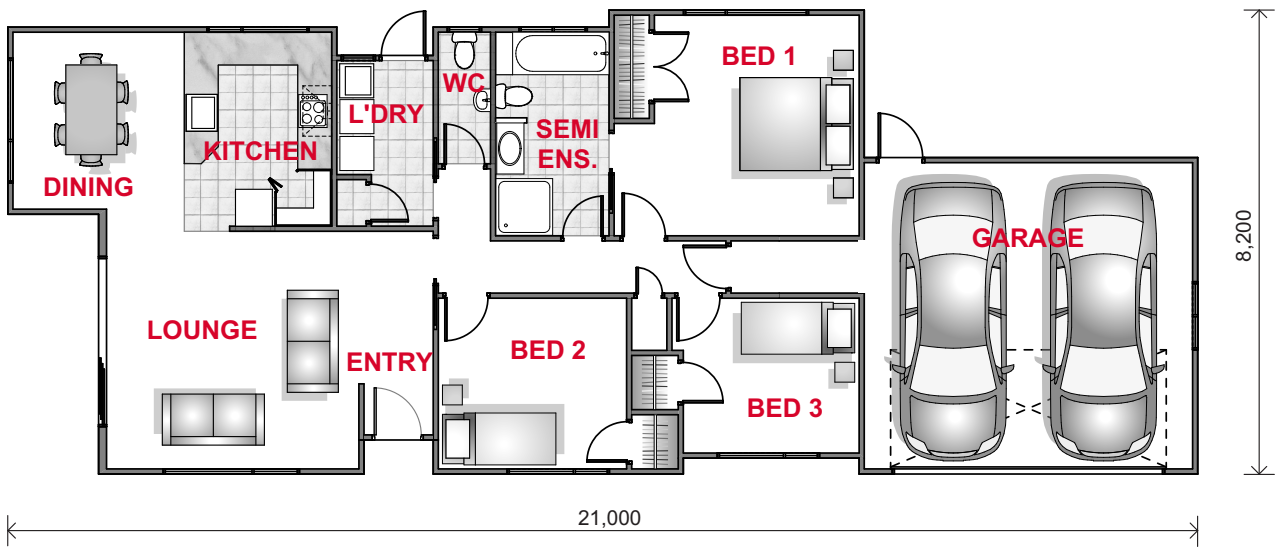

Floor Area 148m²
Width 21.0m
Length 8.2m
Levels 1

FLOOR PLAN