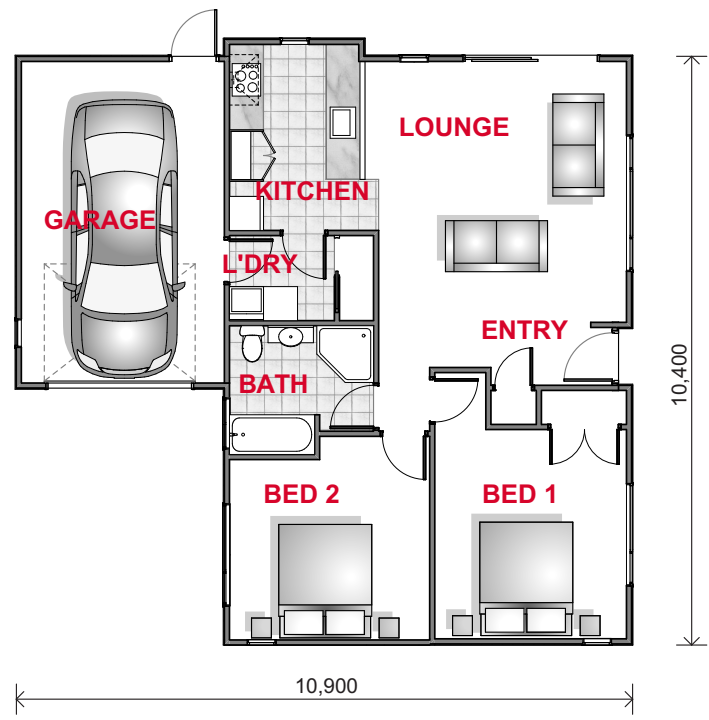

Floor Area 96.5m²
Width 10.9m
Length 10.4m
Levels 1

FLOOR PLAN