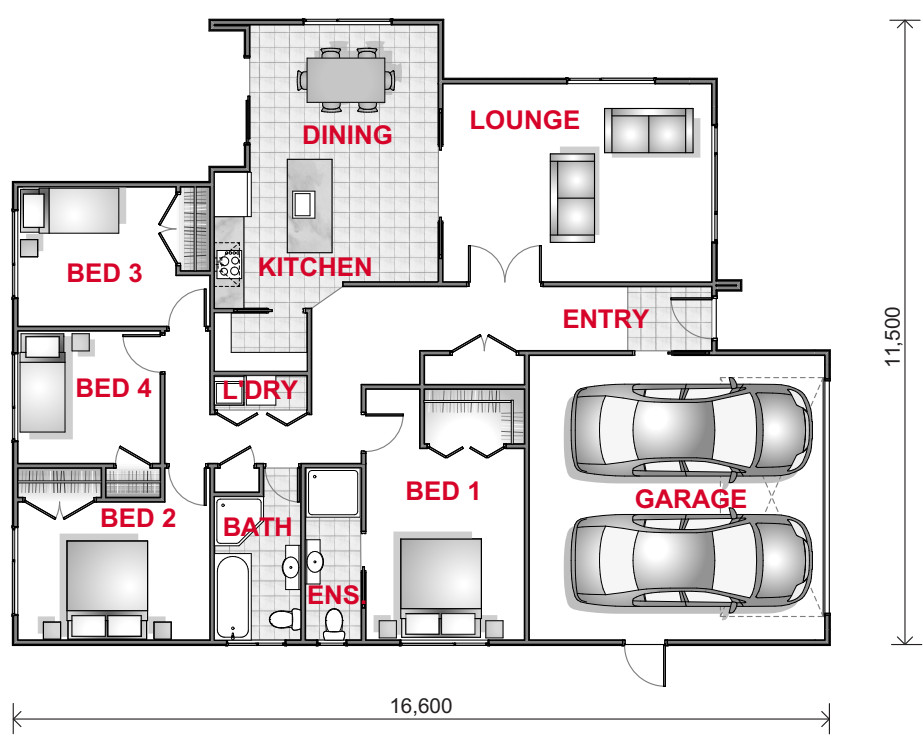

Floor Area 176m²
Width 11.5m
Length 16.6m
Levels 1

FLOOR PLAN