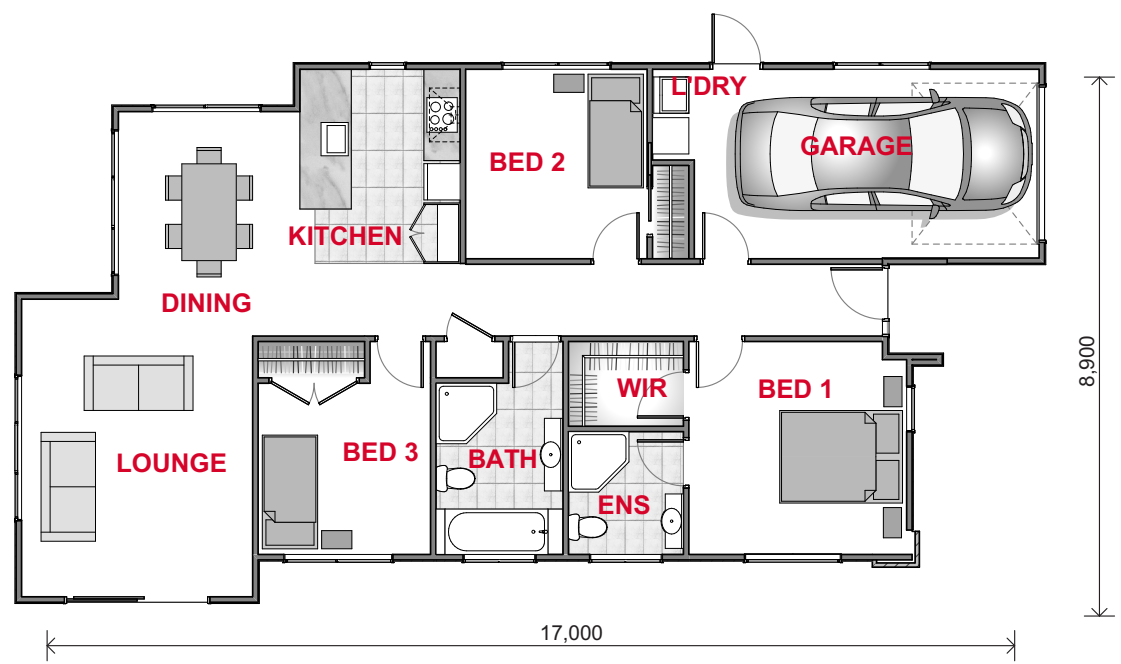

Floor Area 123m²
Width 8.9m
Length 17m
Levels 1

FLOOR PLAN