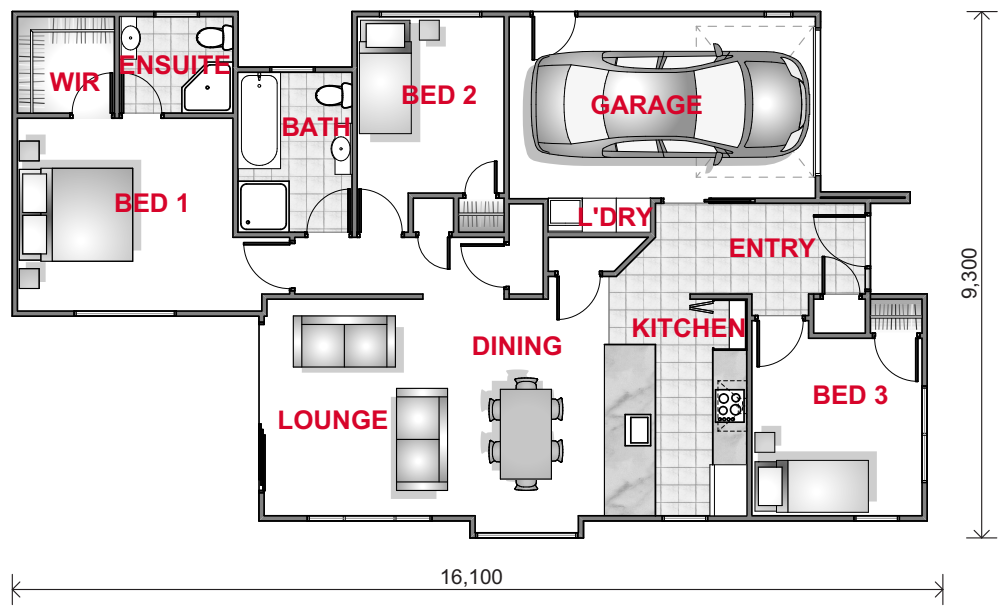

Floor Area 126m²
Width 9.3m
Length 16.1m
Levels 1

FLOOR PLAN