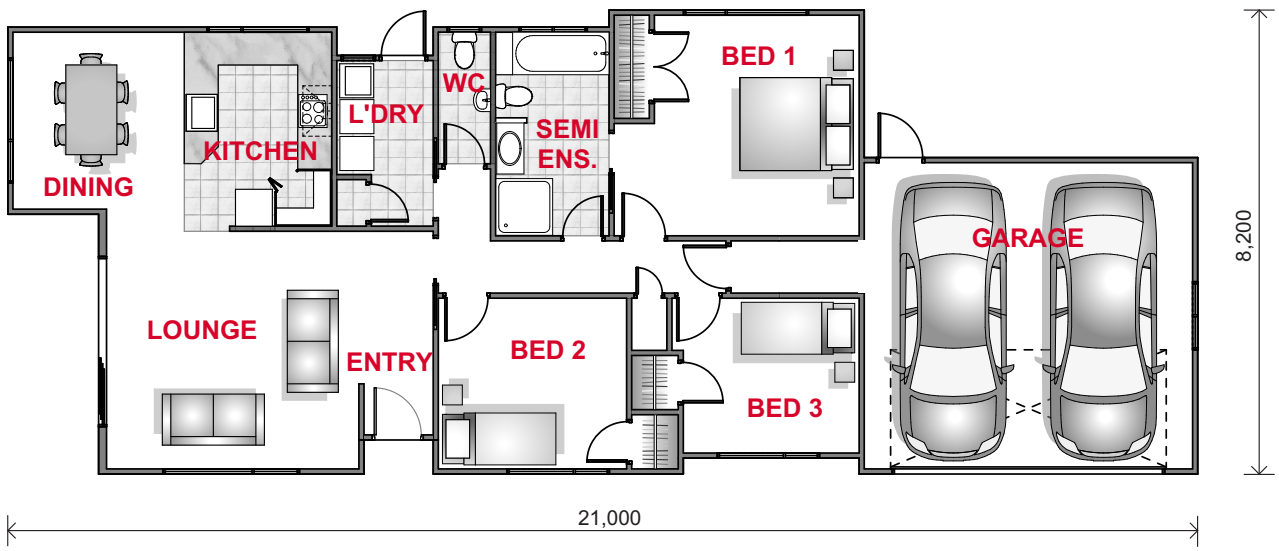

Floor Area 148m²
Width 21.0m
Length 8.2m
Levels 1

FLOOR PLAN