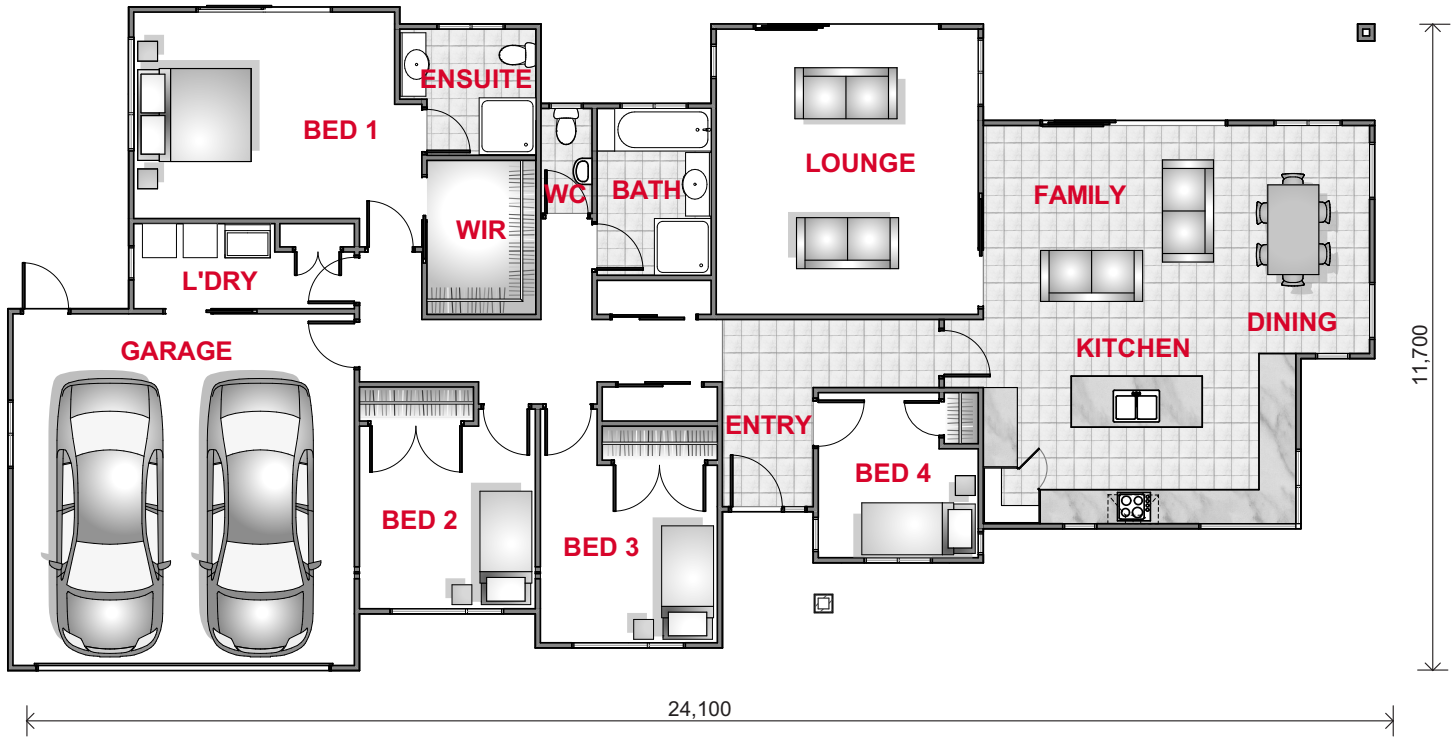

Floor Area 214m²
Width 24.1m
Length 11.7m
Levels 1

 2  4

 3  2

FLOOR PLAN