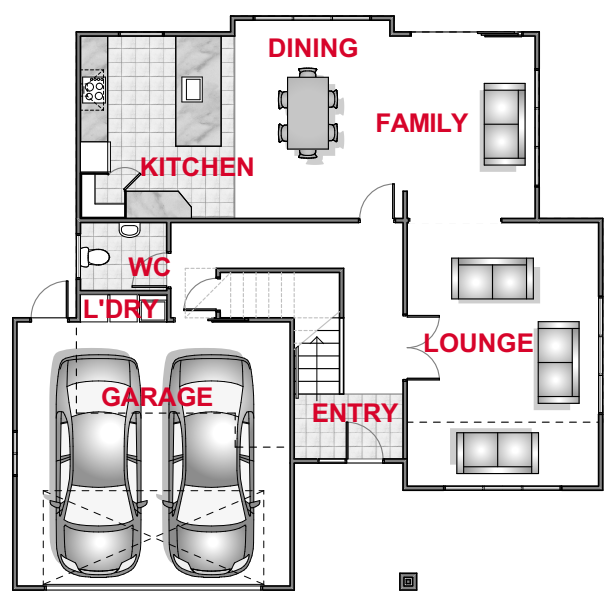

Floor Area 227 m²
Width 21.7m
Length 13.2m
Levels 2

 2  4
 3  2

12,300

13,200

FLOOR PLAN