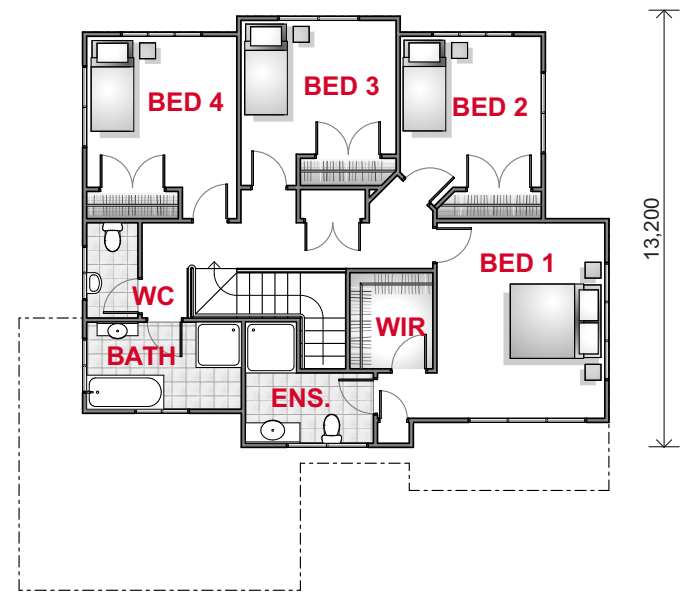

Floor Area 227 m²
Width 21.7m
Length 13.2m
Levels 2

 2  4
 3  2

12,300

13,200

FLOOR PLAN