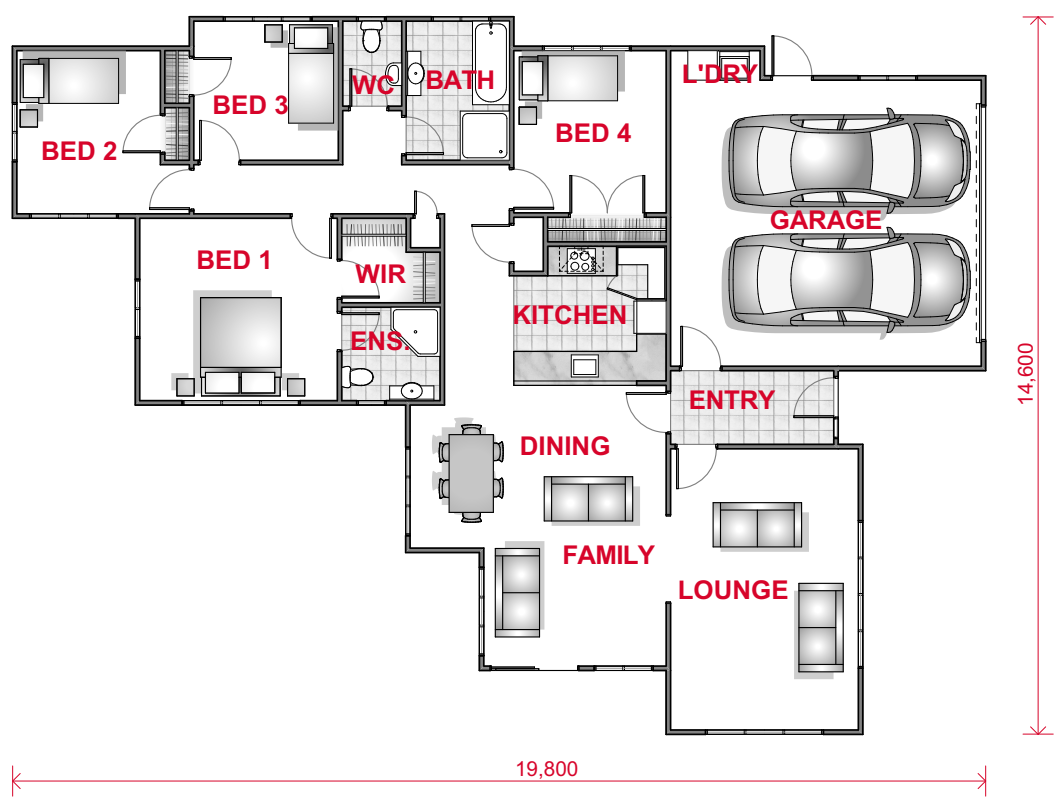

Floor Area 186m²
Width 14.6m
Length 19.8m
Levels 1

 2  4

 2  2

FLOOR PLAN