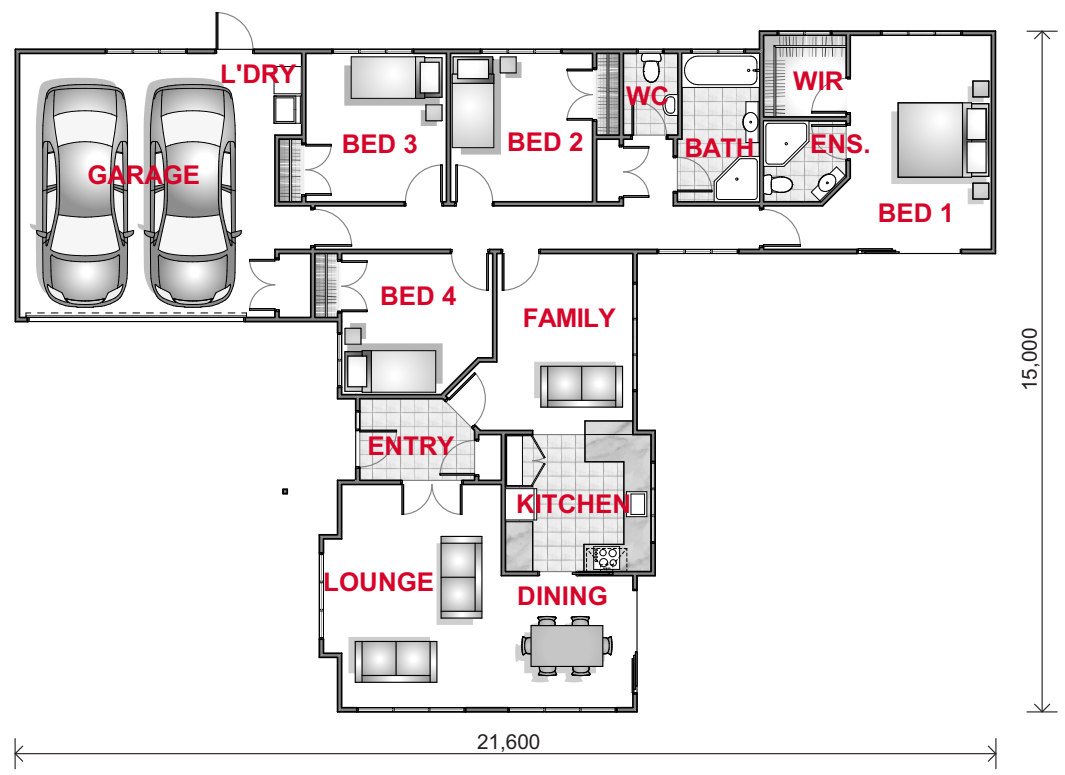

Floor Area 208m²
Width 21.6m
Length 15m
Levels 1

FLOOR PLAN