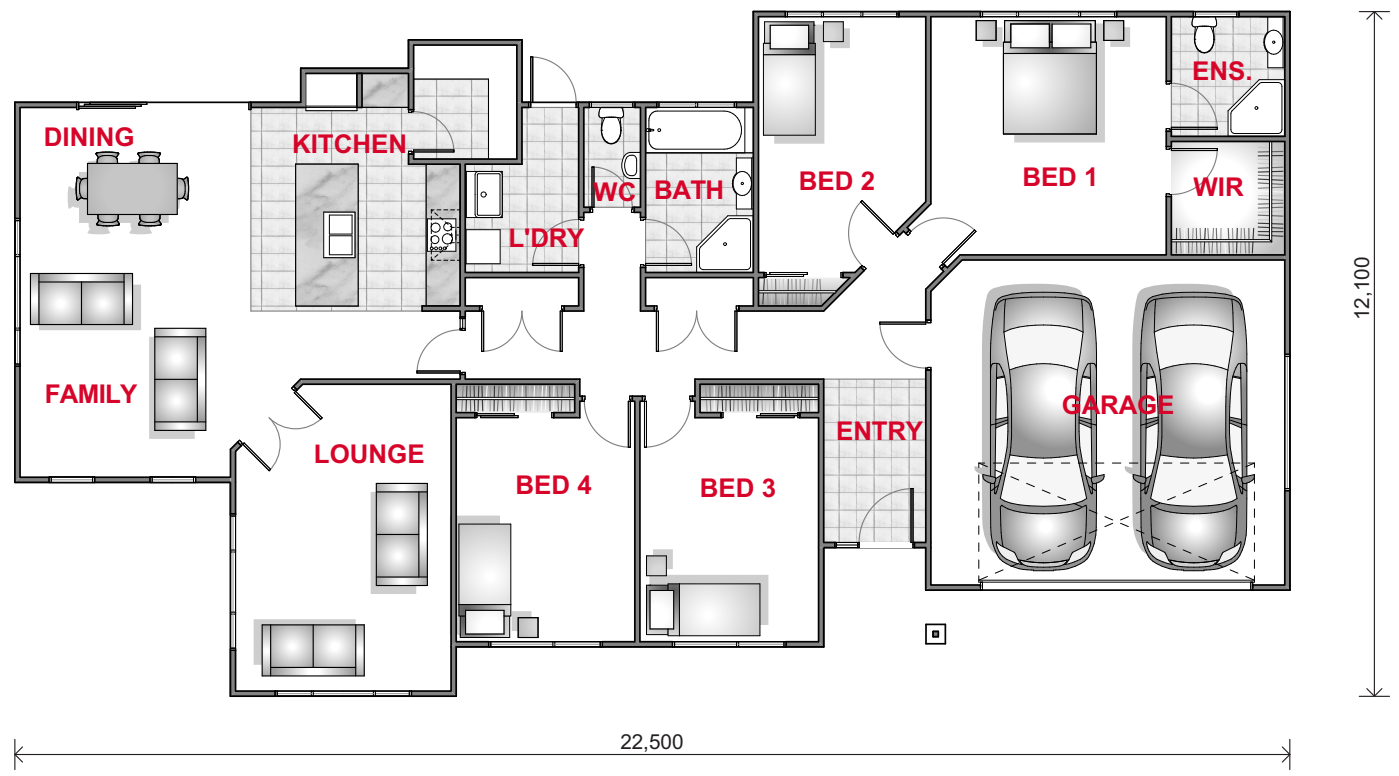

Floor Area 224m²
Width 22.5m
Length 12.1m
Levels 1

 2  4

 3  2

FLOOR PLAN