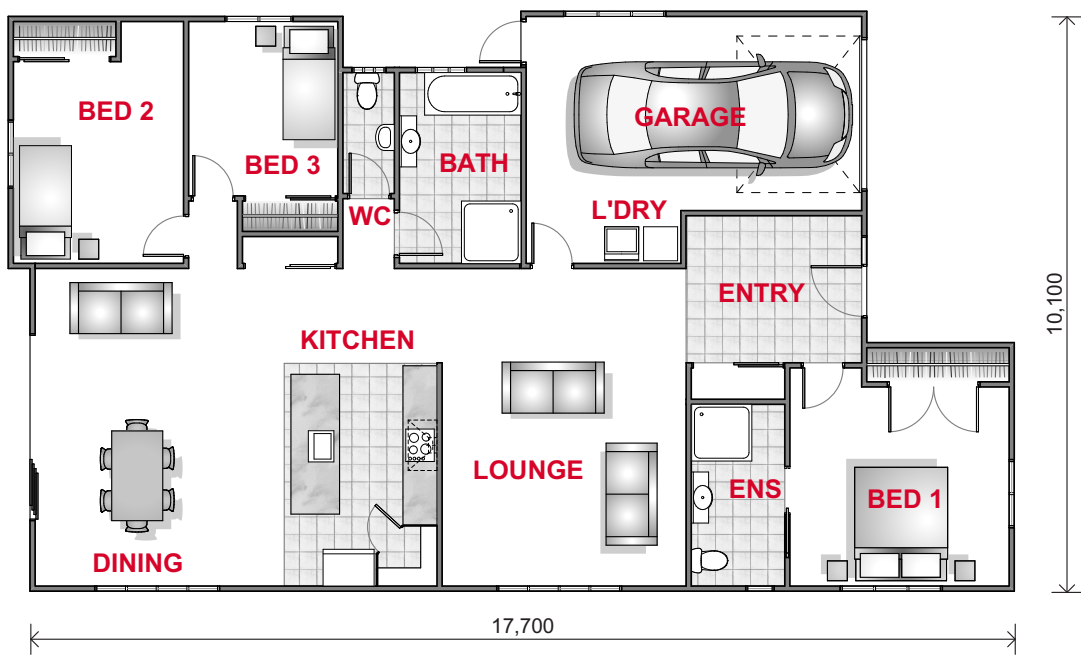

Floor Area 159m²
Width 10m
Length 17m
Levels 1

FLOOR PLAN