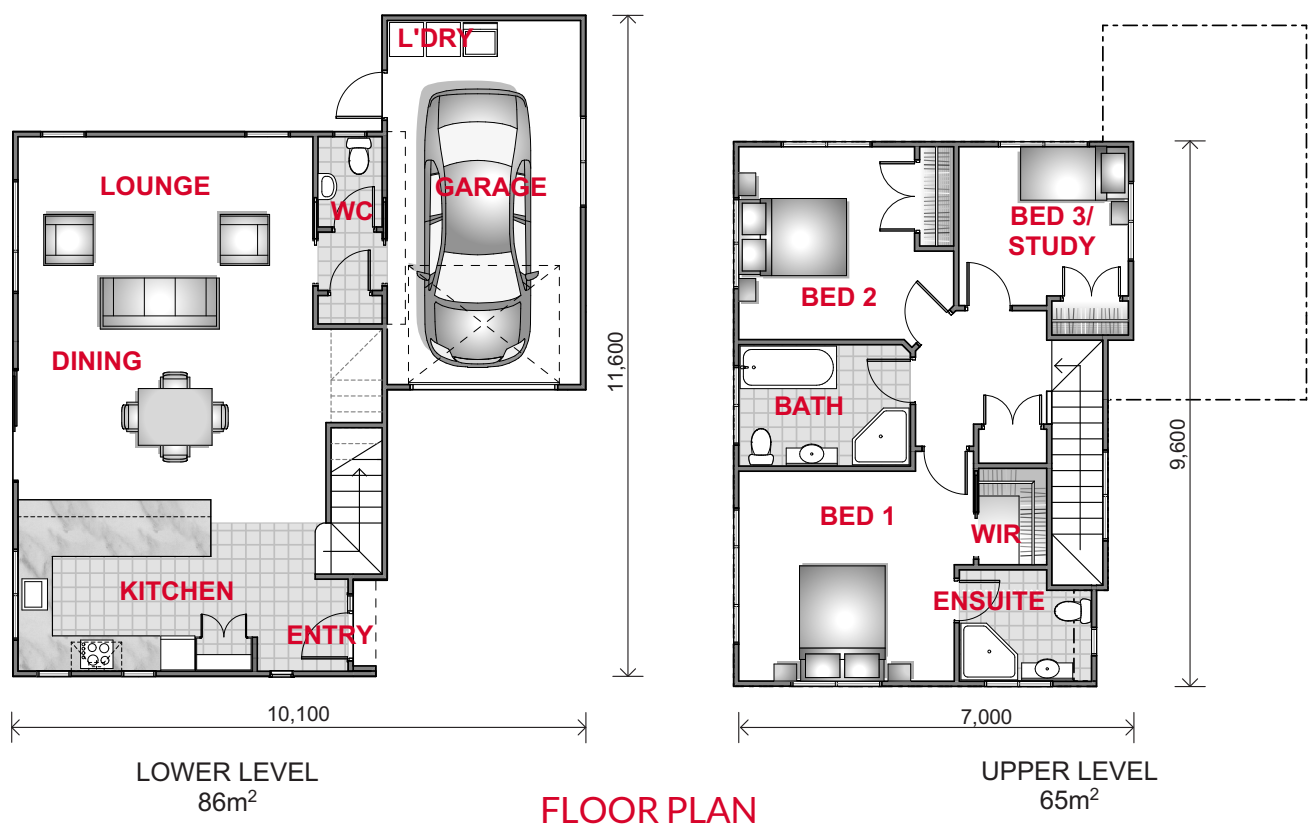

Floor Area 151m²
Width 10.1m
Length 11.6m
Levels 2

 1  3
 3  1

FLOOR PLAN