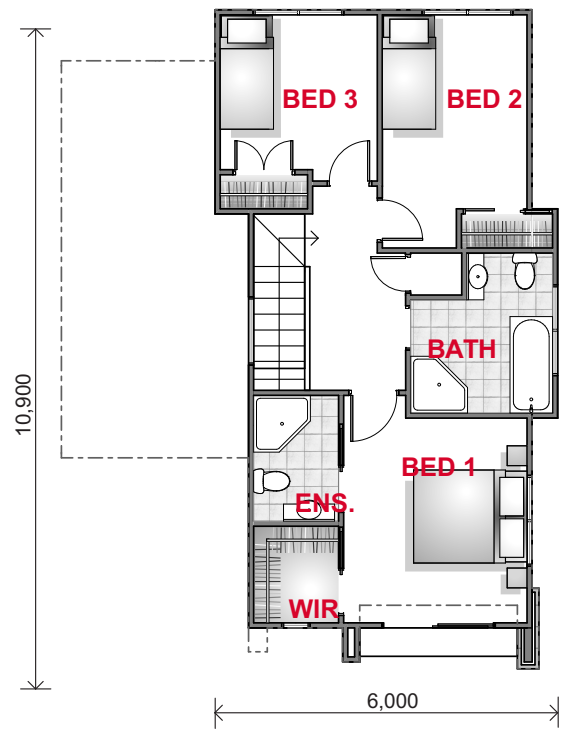

Floor Area 136m²
Width 8.3m
Length 11.5m
Levels 2

 1  3
 3  1

FLOOR PLAN