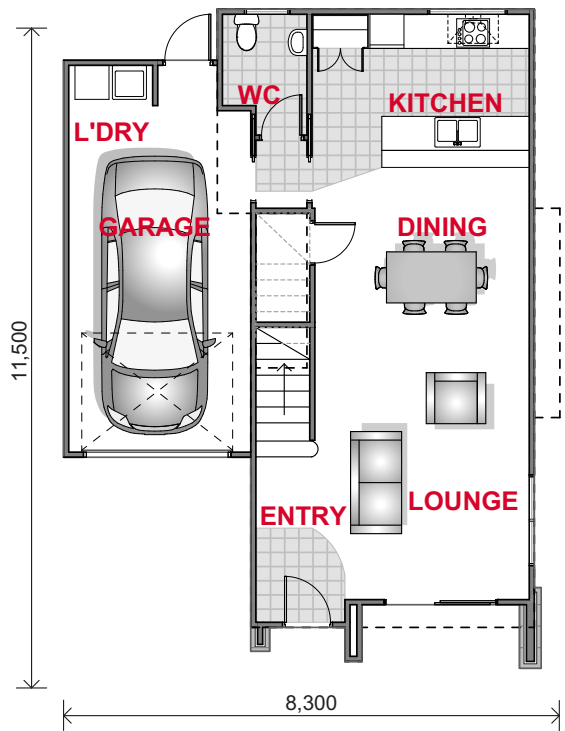

Floor Area 136m²
Width 8.3m
Length 11.5m
Levels 2

 1  3
 3  1

FLOOR PLAN