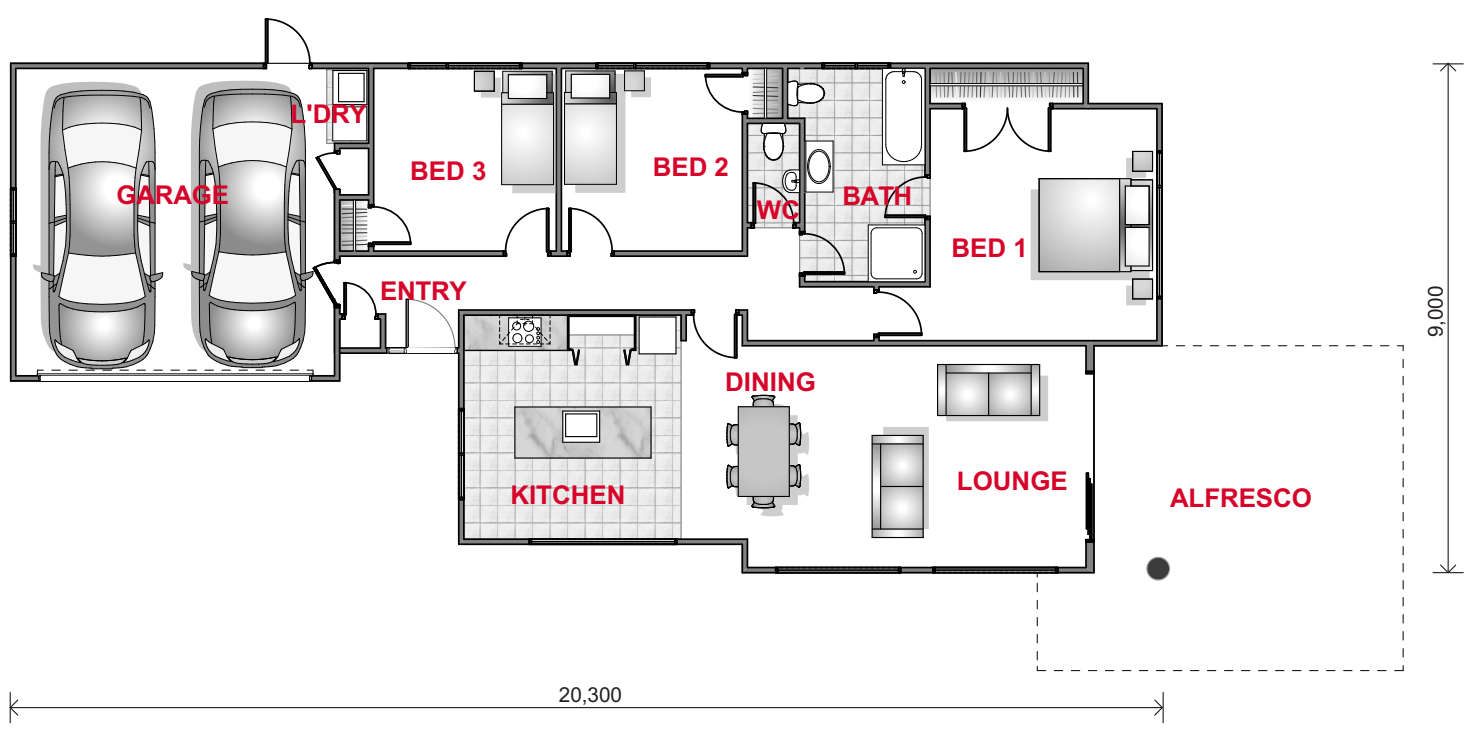

Floor Area 153m² + 33m² (Alfresco)
Width 20.3m
Length 9m
Levels 1

 1  3

 2  2

FLOOR PLAN