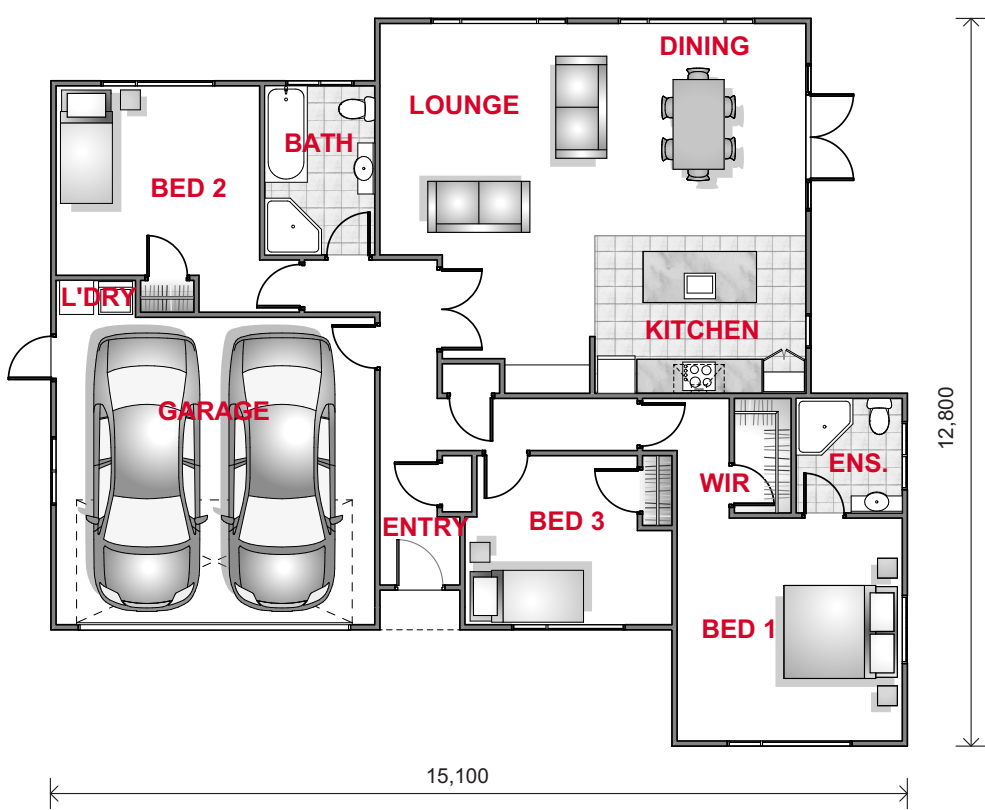

Floor Area 154m²
Width 15.1m
Length 12.8m
Levels 1

FLOOR PLAN