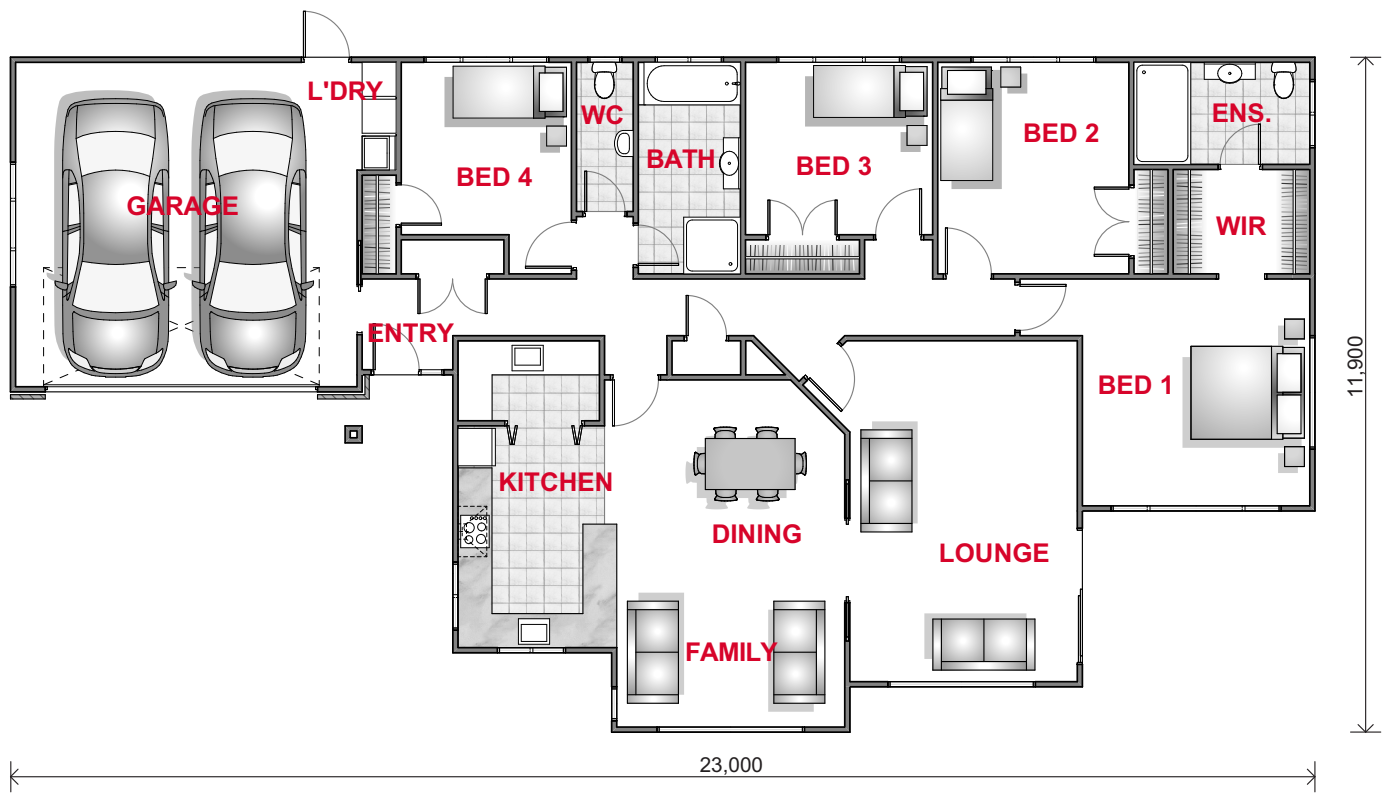

TAKAHE 7

1 STOREY HOUSE

Floor Area 206m²
Width 23m
Length 11.9m
Levels 1

FLOOR PLAN