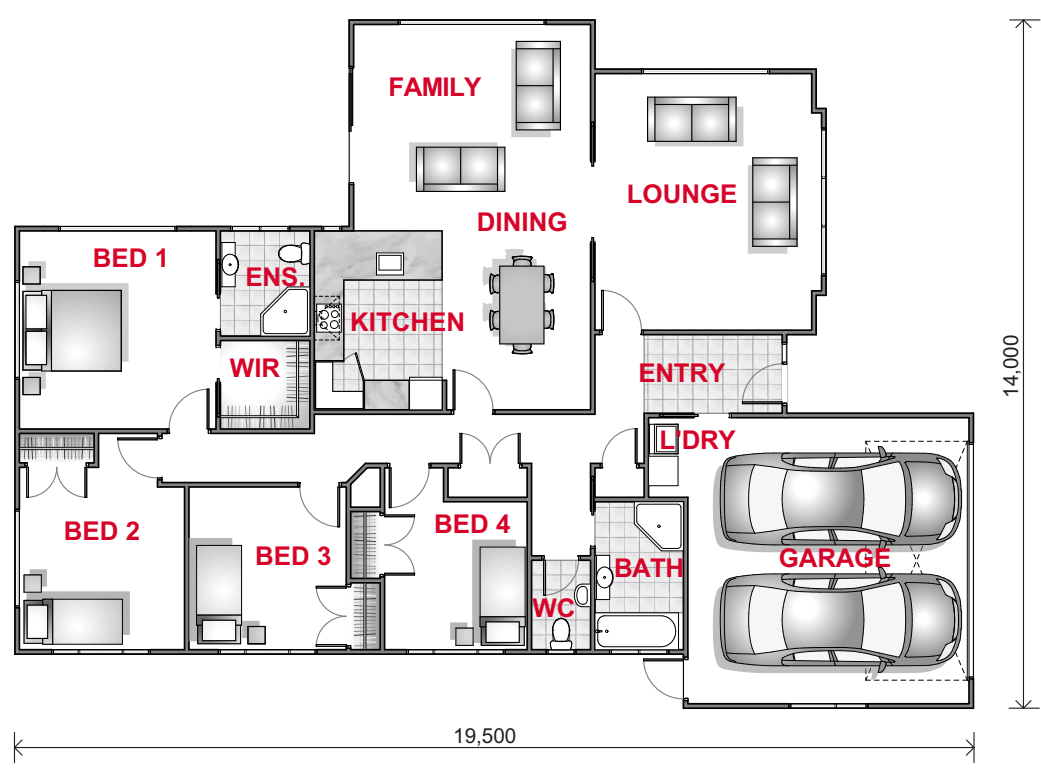

TAKAHE 6

1 STOREY HOUSE

Floor Area 201m²
Width 14m
Length 19.5m
Levels 1

FLOOR PLAN