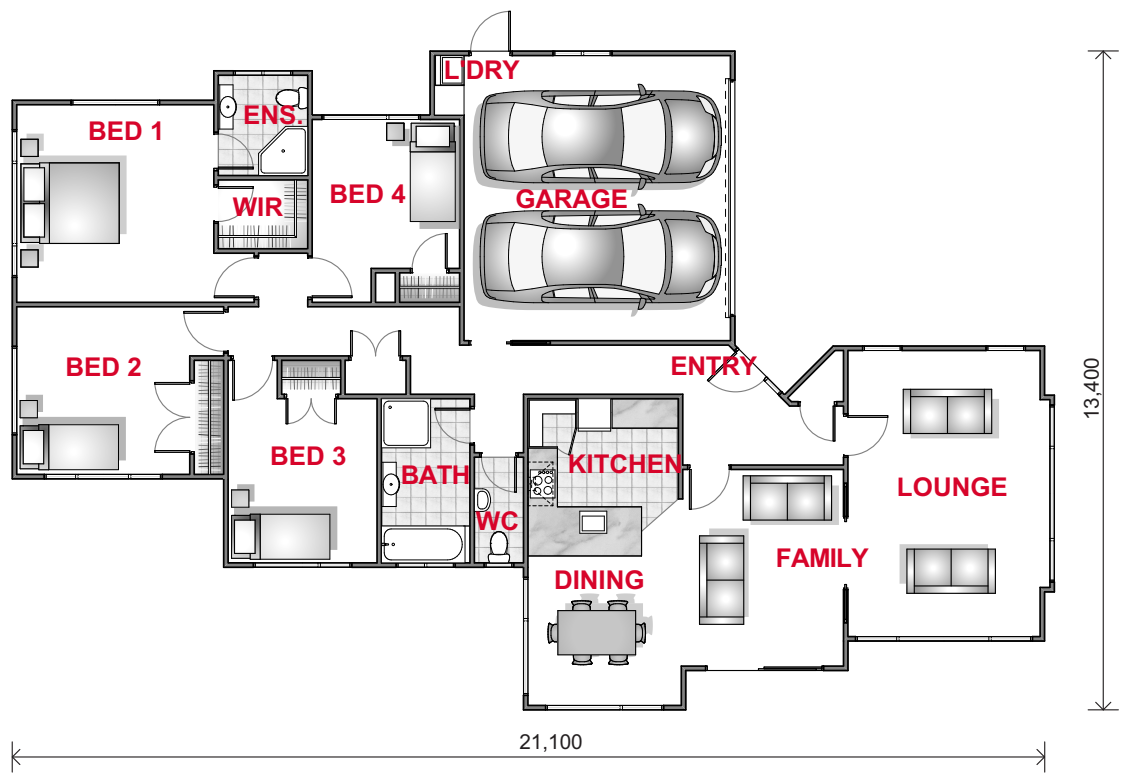

TAKAHE 5

1 STOREY HOUSE

Floor Area 189m²
Width 13.4m
Length 21.1m
Levels 1

FLOOR PLAN