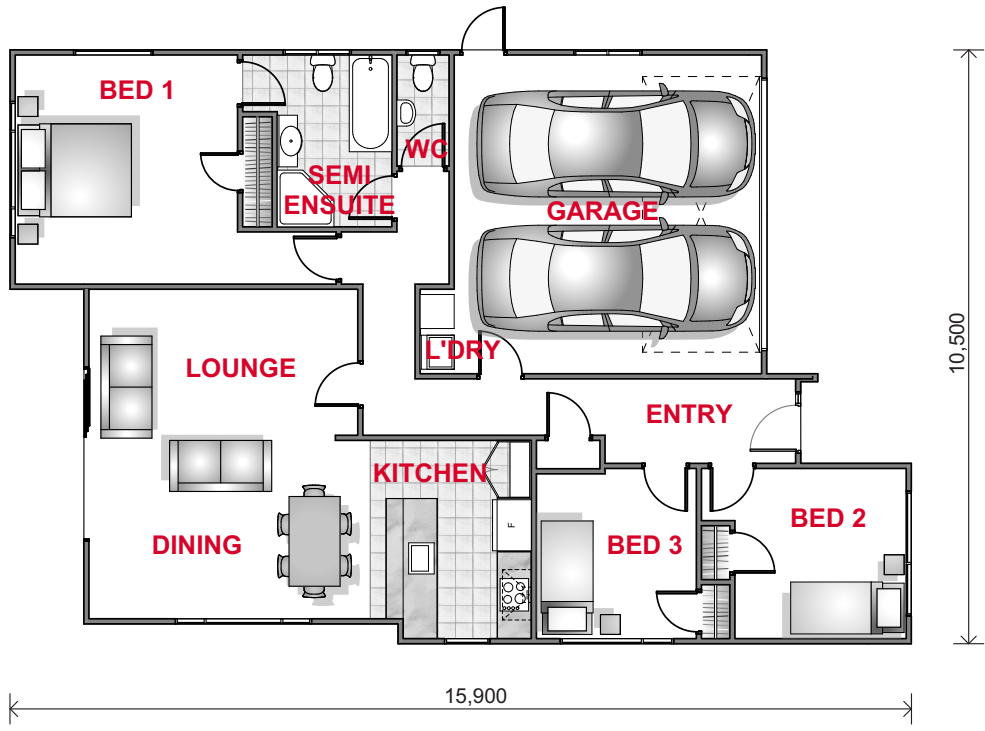

TAKAHE 3

1 STOREY HOUSE

Floor Area 140m²
Width 10.5m
Length 15.9m
Levels 1

FLOOR PLAN