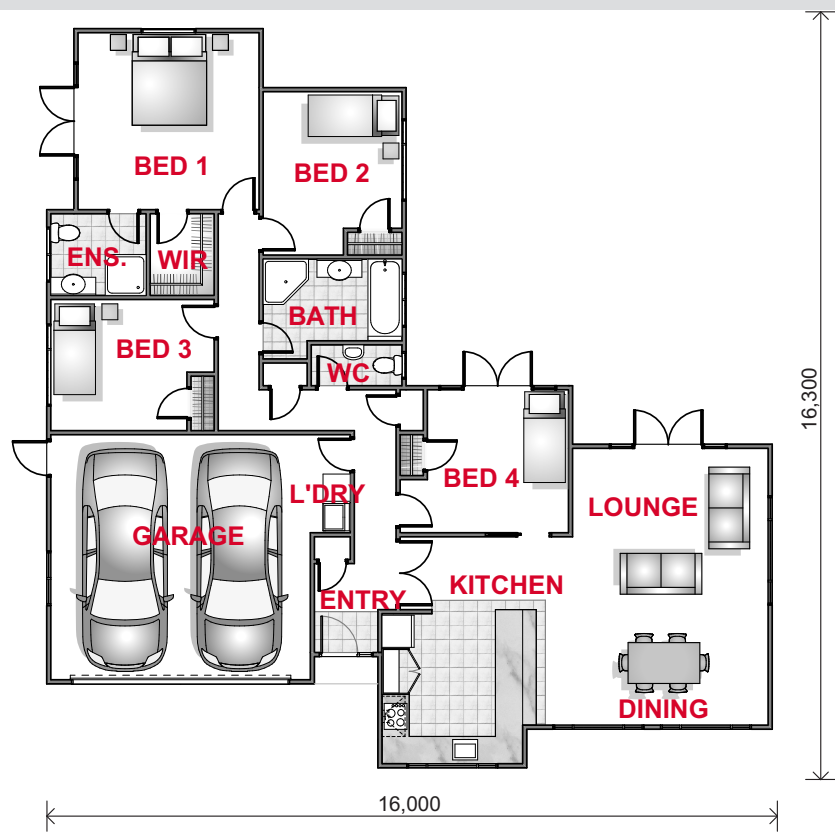

TAKAHE 2

1 STOREY HOUSE

Floor Area 168m²
Width 16m
Length 16.3m
Levels 1

FLOOR PLAN