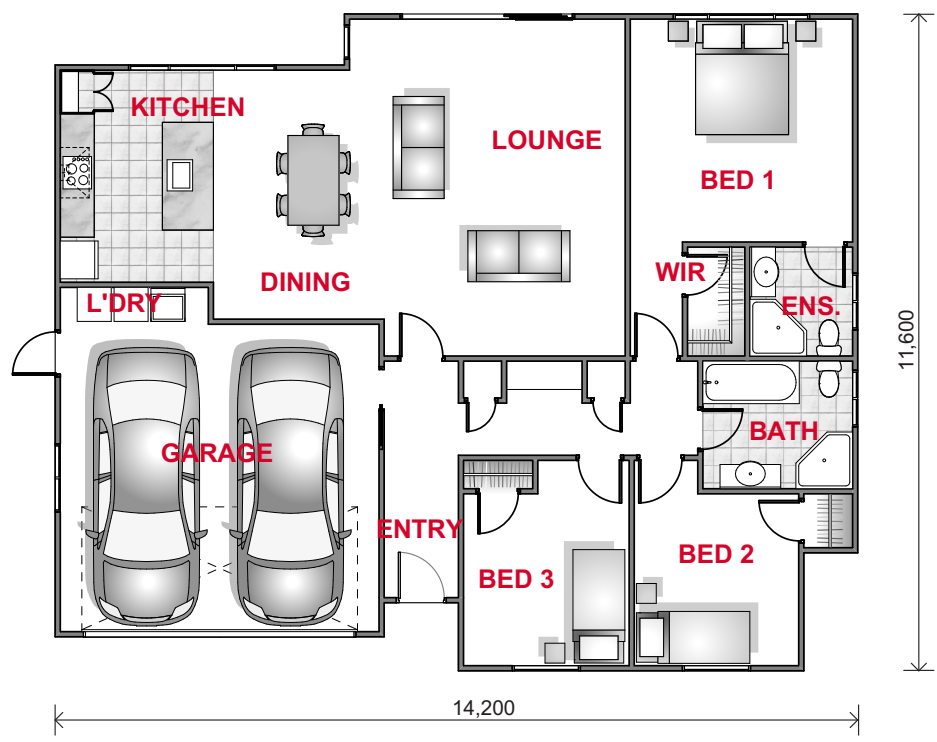

TAKAHE 1

1 STOREY HOUSE

Floor Area 154m²
Width 14.2m
Length 11.6m
Levels 1

FLOOR PLAN