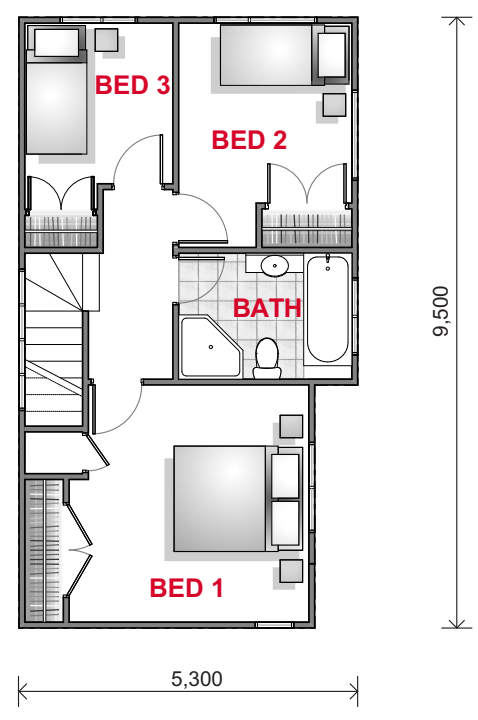

SILVEREYE 14

2 STOREY HOUSE

Floor Area 92 m²
Width 5.3m
Length 9.5m
Levels 2

 1  3
 2  0

FLOOR PLAN