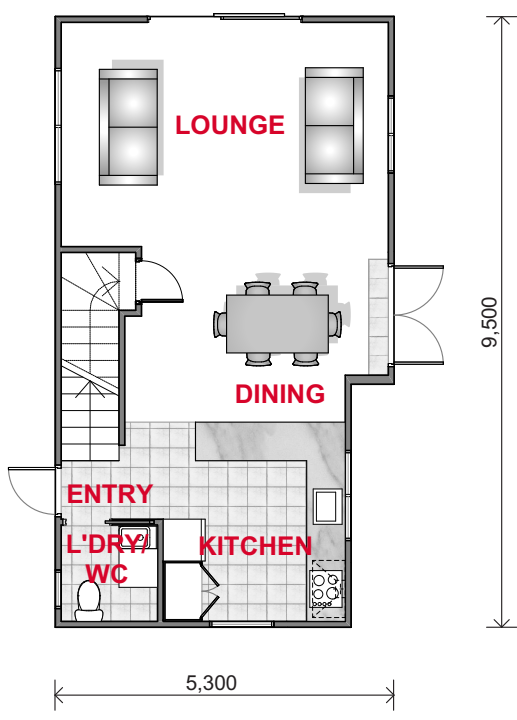

SILVEREYE 14

2 STOREY HOUSE

Floor Area 92 m²
Width 5.3m
Length 9.5m
Levels 2

 1  3
 2  0

FLOOR PLAN