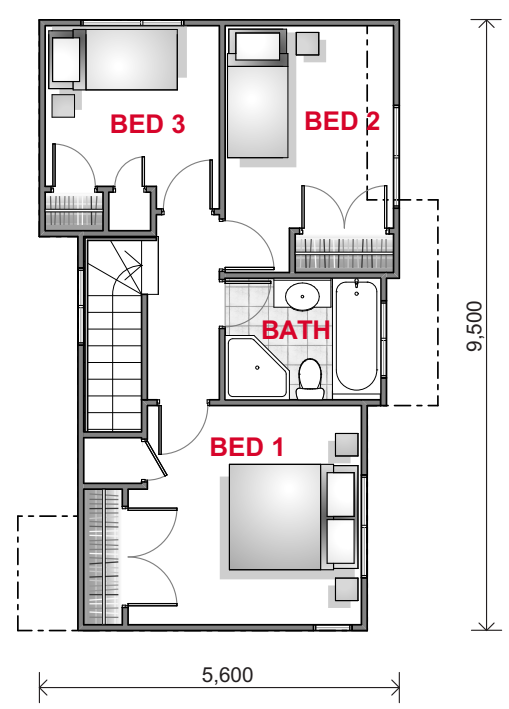

SILVEREYE 13

2 STOREY HOUSE

Floor Area 98 m²
Width 6.5m
Length 9.5m
Levels 2

LOWER LEVEL
53m²

UPPER LEVEL
45m²

FLOOR PLAN