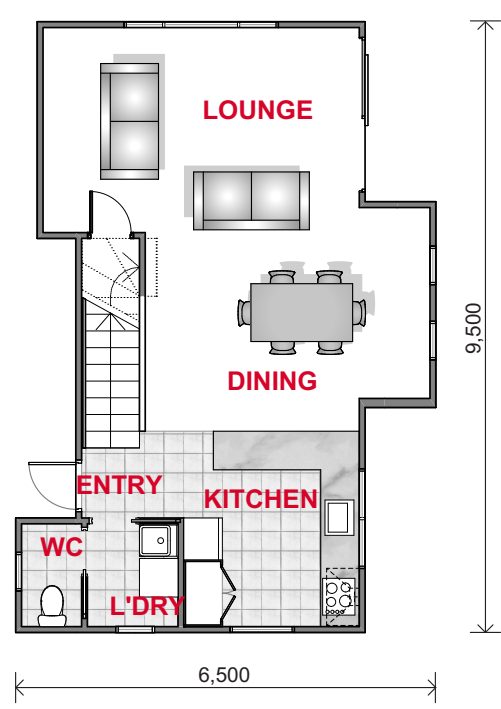

SILVEREYE 13

2 STOREY HOUSE

Floor Area 98 m²
Width 6.5m
Length 9.5m
Levels 2

LOWER LEVEL
53m²

UPPER LEVEL
45m²

FLOOR PLAN