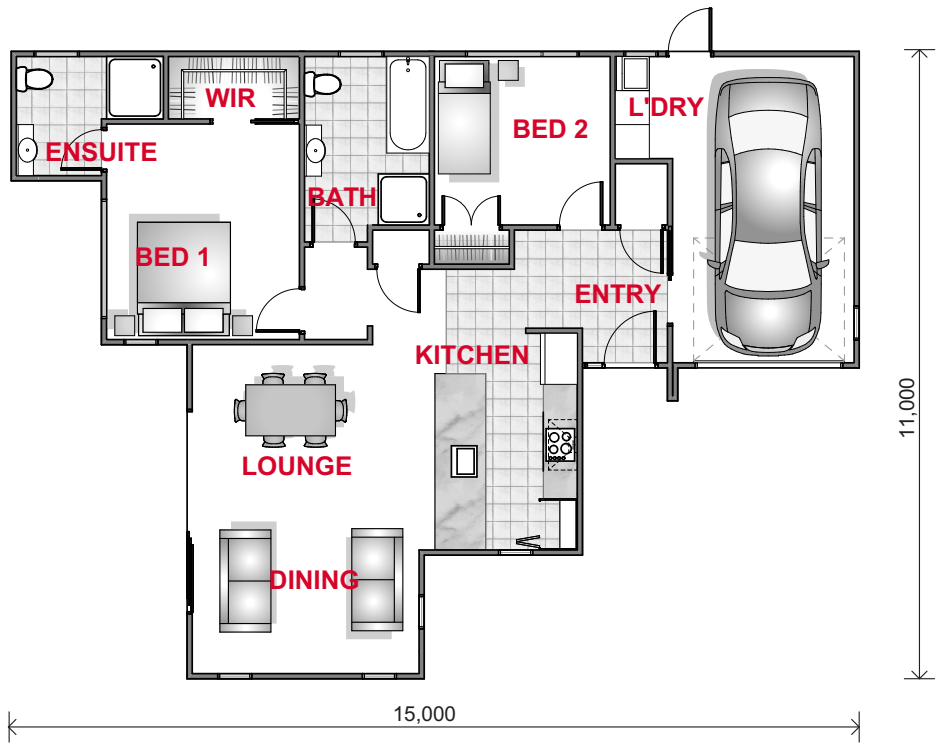

SILVEREYE 12

1 STOREY HOUSE

Floor Area 113m²
Width 15m
Length 11m
Levels 1

FLOOR PLAN