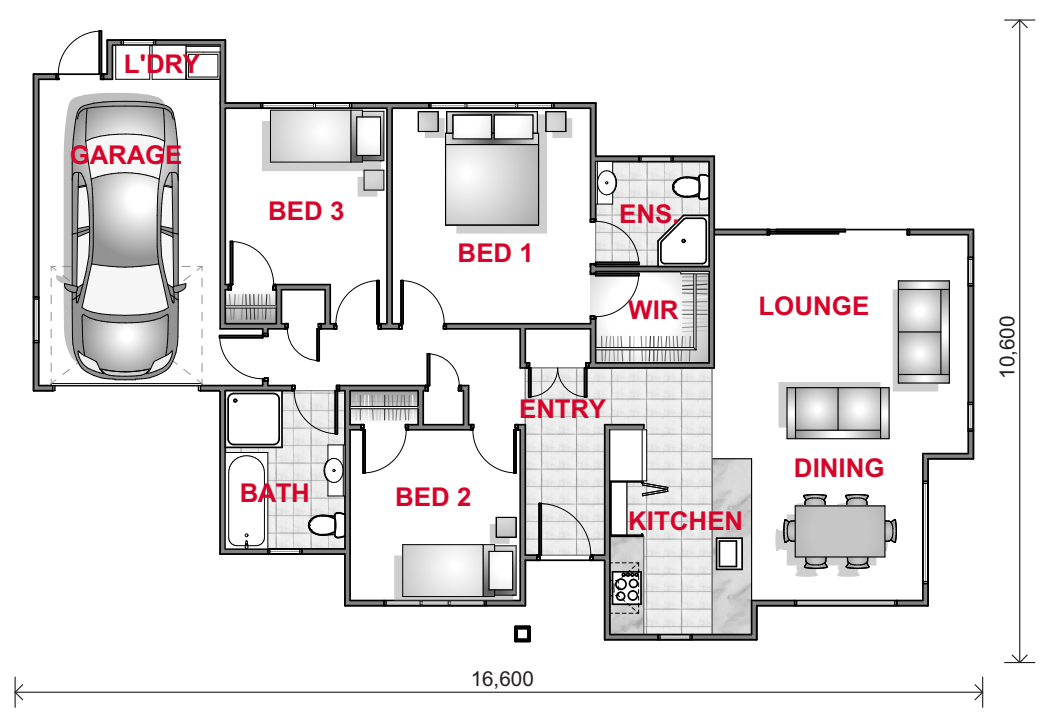

Floor Area 125m²
Width 16.6m
Length 10.6m
Levels 1

 1  3
 2  1

FLOOR PLAN