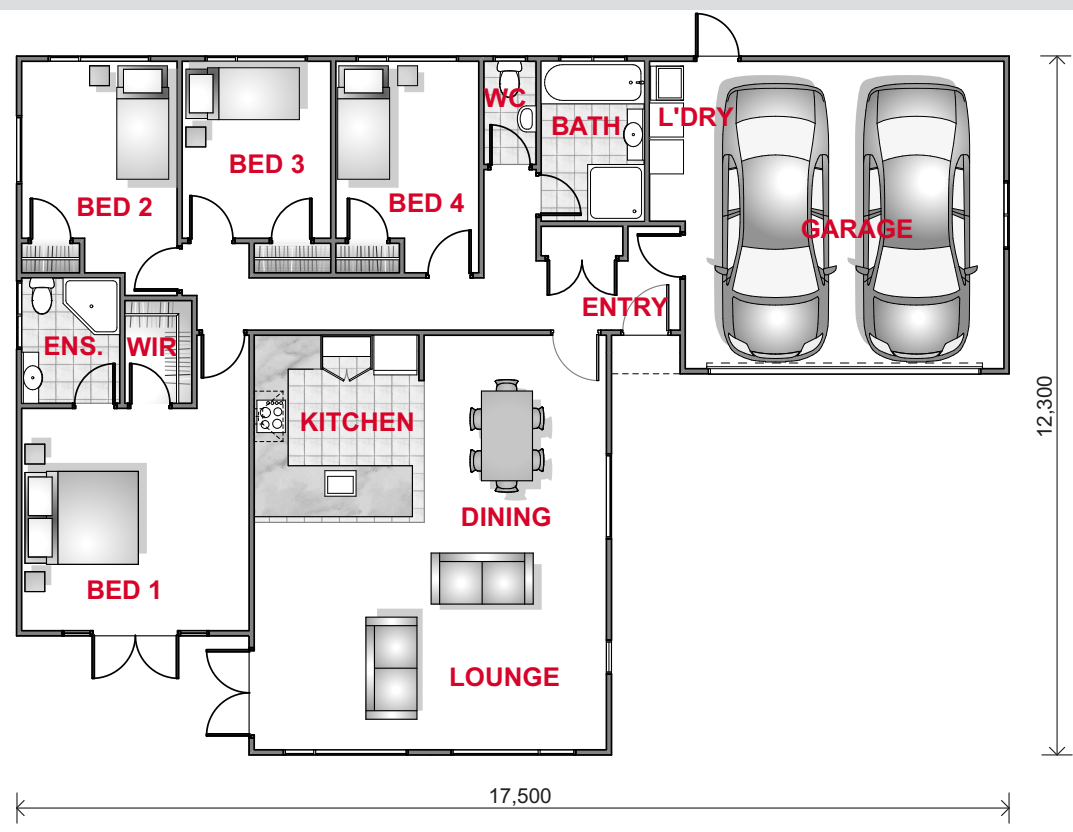

# SILVEREYE 10

1 STOREY HOUSE

**Floor Area** 160m<sup>2</sup>  
**Width** 17.5m  
**Length** 12.3m  
**Levels** 1

FLOOR PLAN