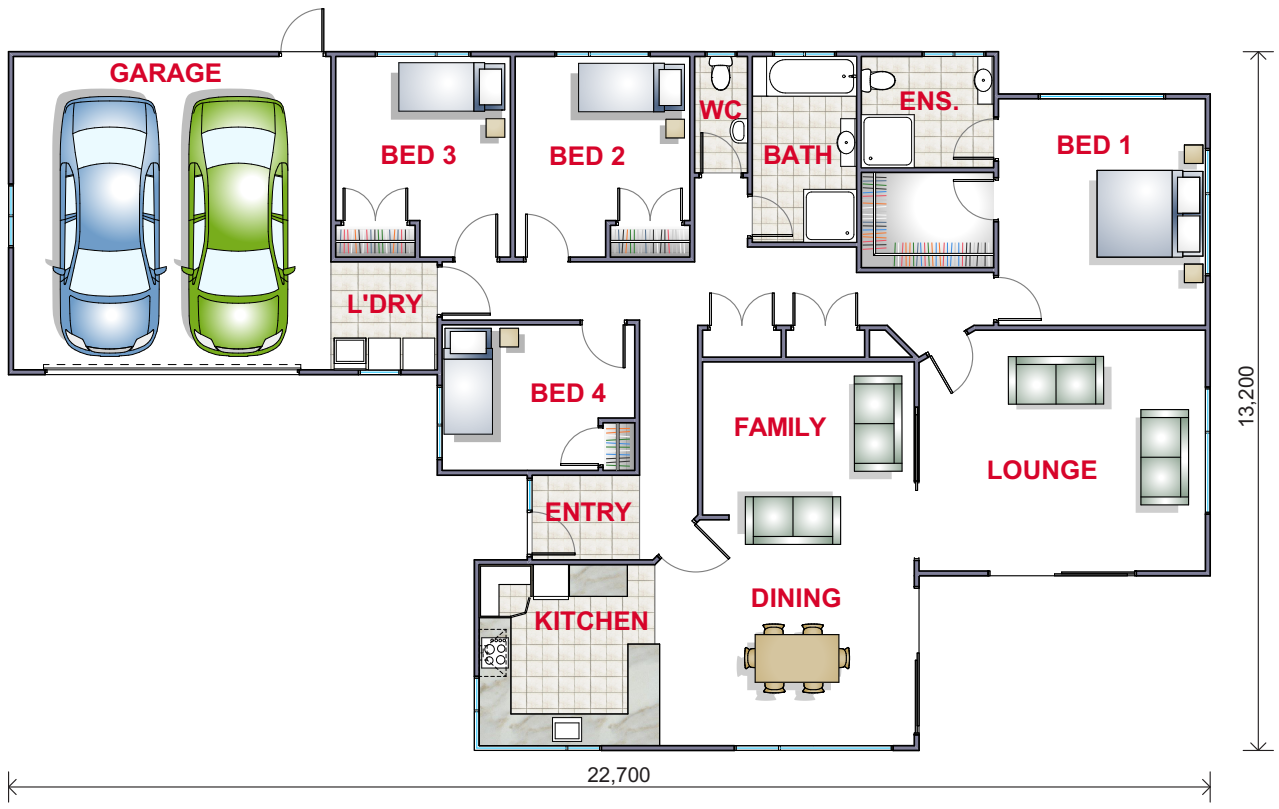

Floor Area 216m²
Width 22.7m
Length 13.2m
Levels 1

 2  4

 2  2

FLOOR PLAN