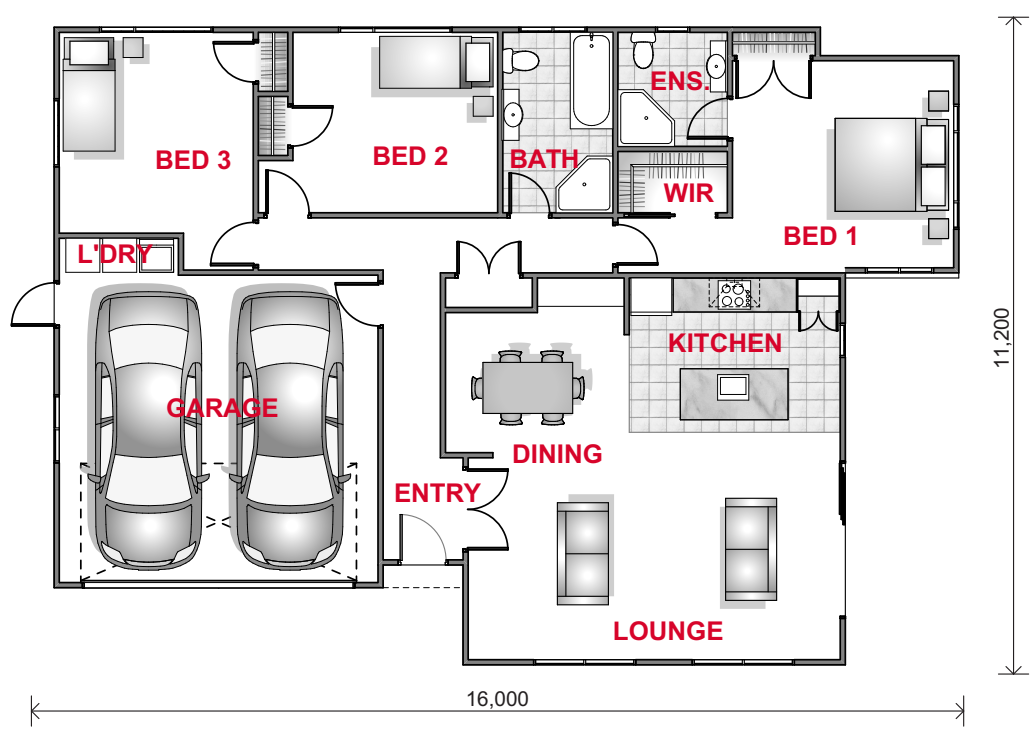

Floor Area 155m²
Width 16m
Length 11.2m
Levels 1

FLOOR PLAN