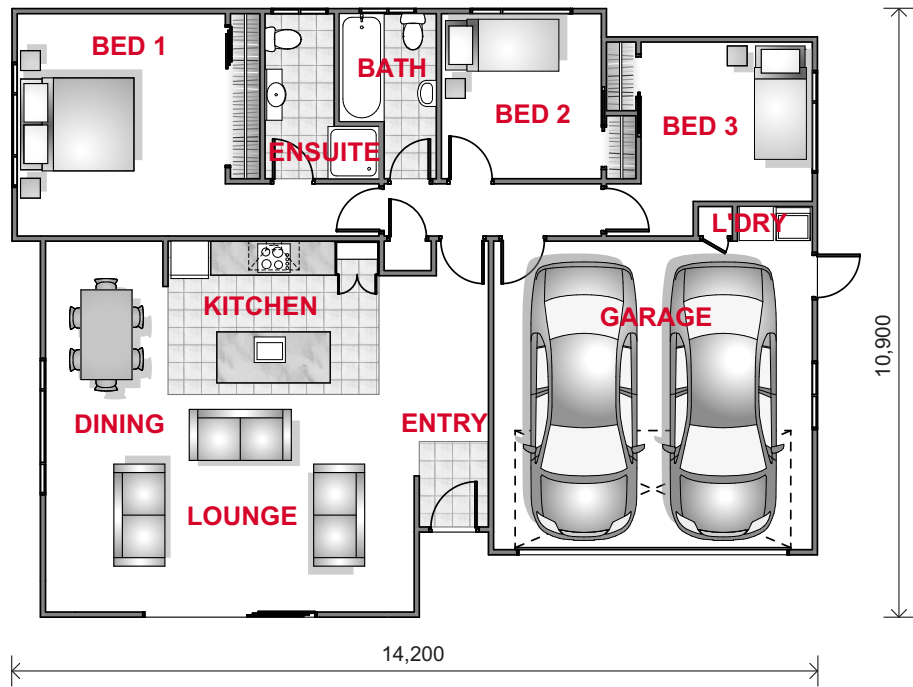

Floor Area 164m²
Width 14.2m
Length 10.9m
Levels 1

1  3 
 2  2 

FLOOR PLAN