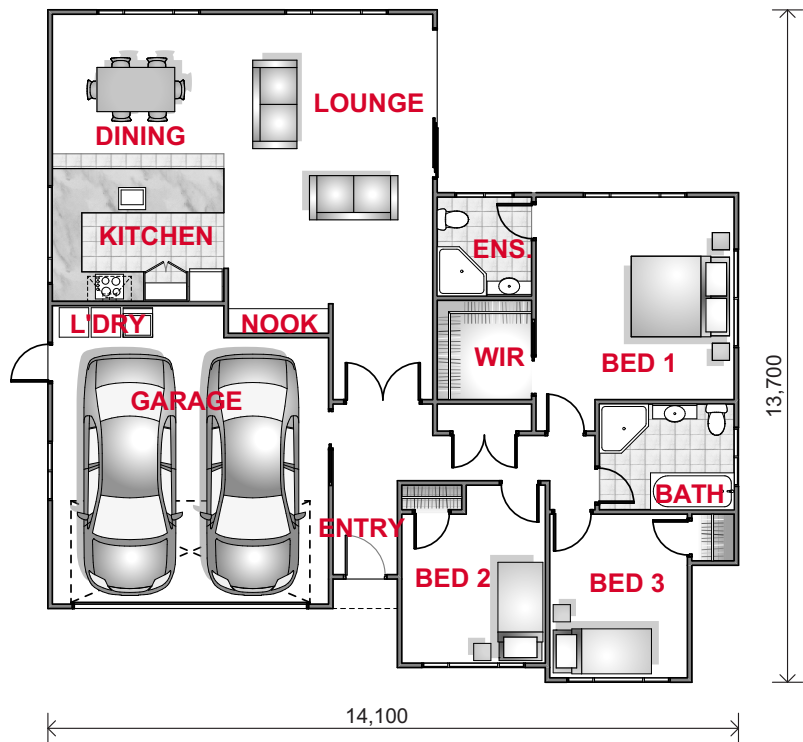

# SILVEREYE 6

1 STOREY HOUSE

**Floor Area** 155m<sup>2</sup>  
**Width** 14.1m  
**Length** 13.7m  
**Levels** 1

FLOOR PLAN