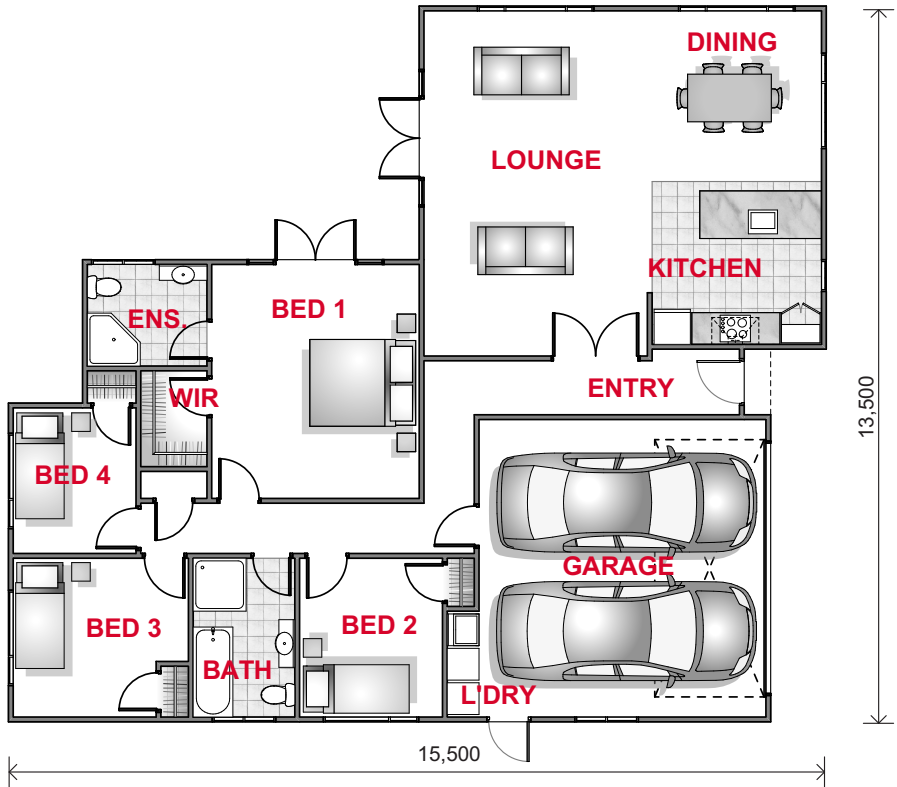

Floor Area 153m²
Width 13.5m
Length 15.5m
Levels 1

 1  4
 2  2

FLOOR PLAN