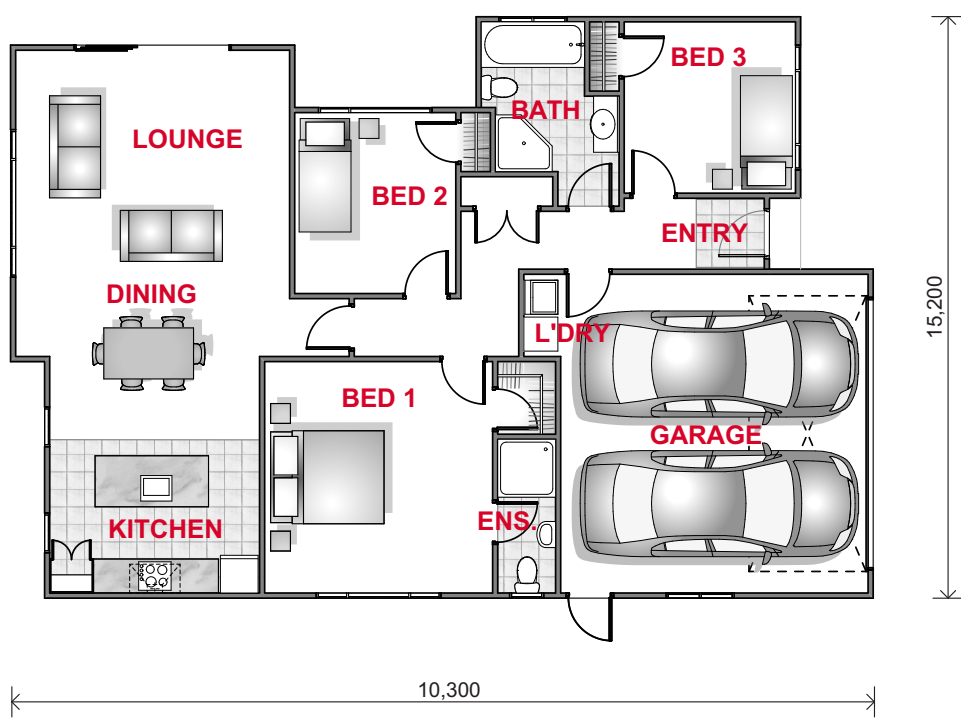

**Floor Area** 140m<sup>2</sup>  
**Width** 10.3m  
**Length** 15.2m  
**Levels** 1

1 sofa icon, 3 bed icon, 2 bathtub icon, 2 car garage icon

FLOOR PLAN