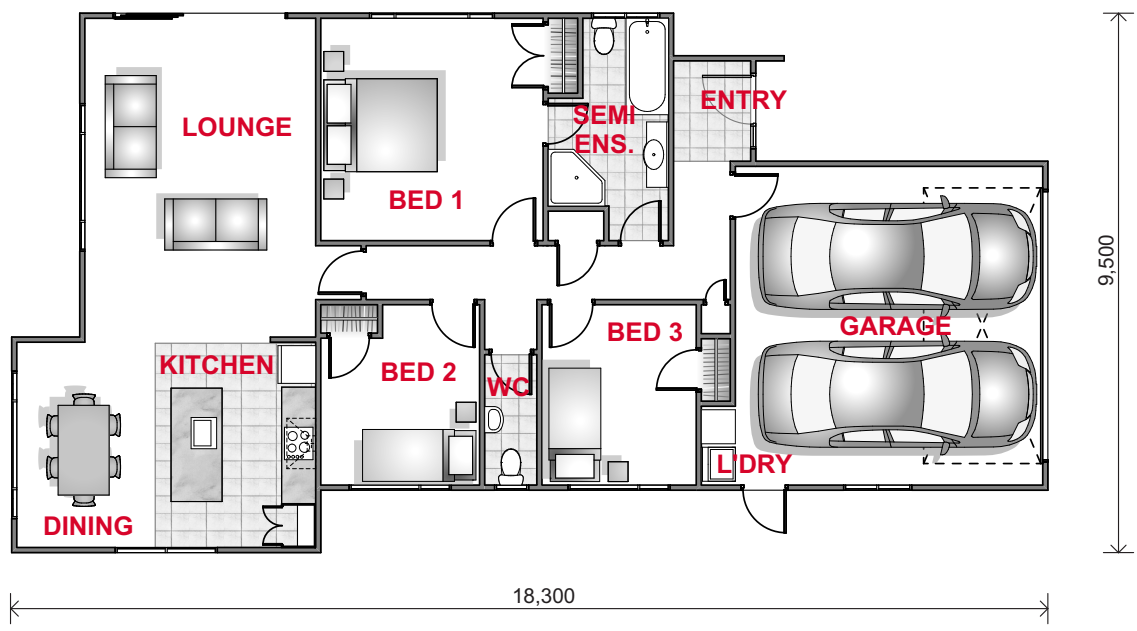

SILVEREYE 3

1 STOREY HOUSE

Floor Area 140m²
Width 9.5m
Length 18.3m
Levels 1

FLOOR PLAN