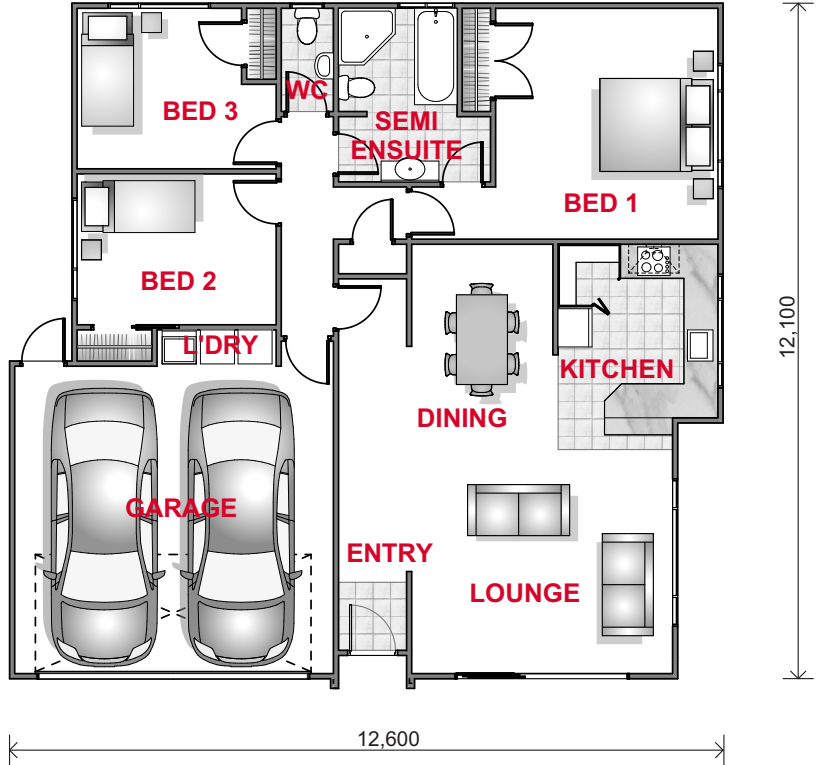

Floor Area 140m²
Width 12.6m
Length 12.1m
Levels 1

 1  3
 2  2

FLOOR PLAN