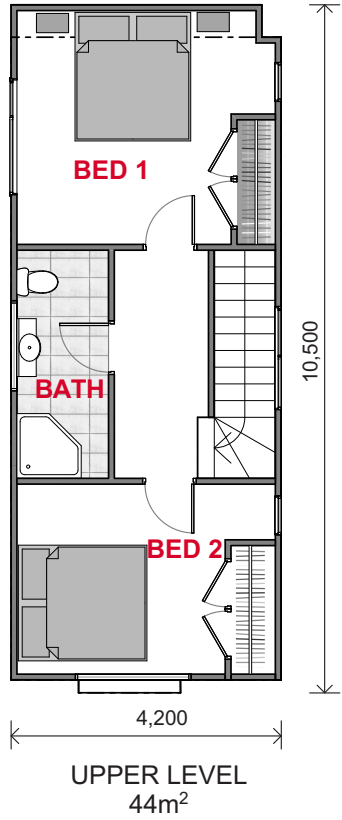

Floor Area 87m²
Width 4.2m
Length 10.2m
Levels 2

 1  2
 1  0

FLOOR PLAN