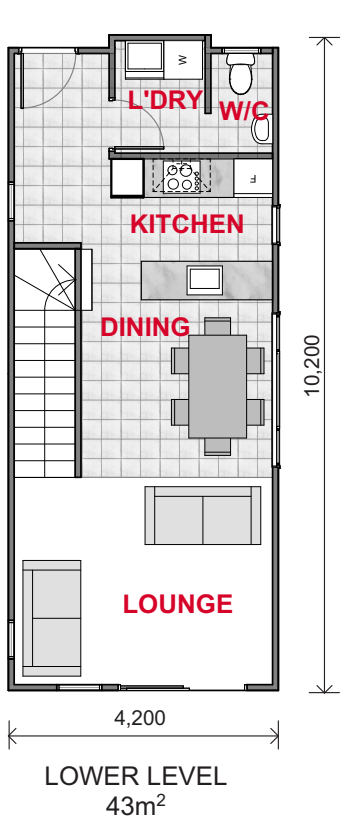

Floor Area 87m²
Width 4.2m
Length 10.2m
Levels 2

 1  2
 1  0

FLOOR PLAN