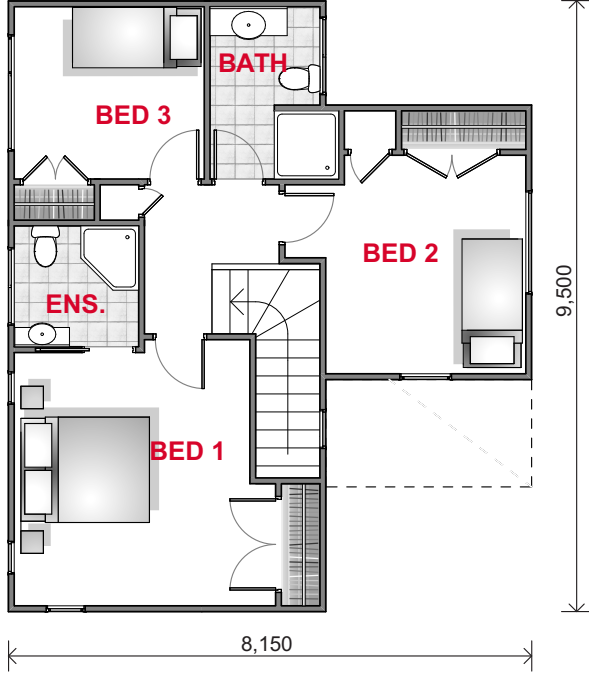

Floor Area 124 m²
Width 5m
Length 9.5m
Levels 2

 1  3
 3  1

FLOOR PLAN