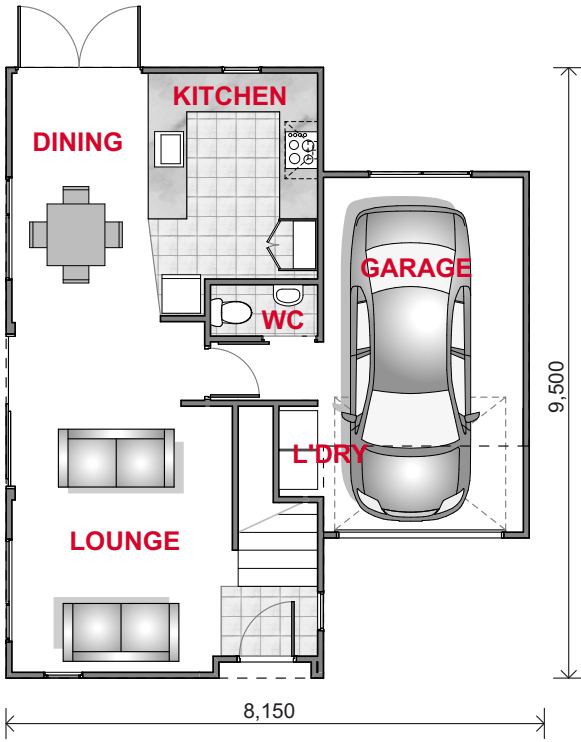

Floor Area 124 m²
Width 5m
Length 9.5m
Levels 2

 1  3
 3  1

FLOOR PLAN