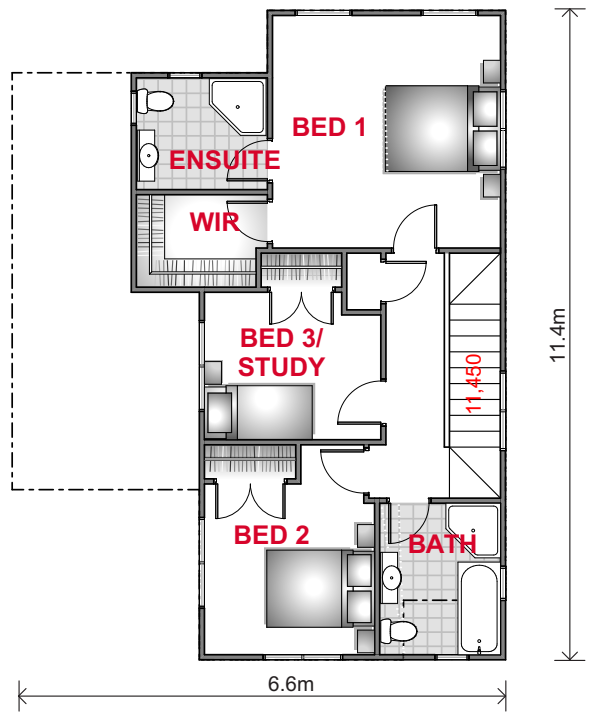

Floor Area 148m²
Width 8.7m
Length 11.4m
Levels 2

 1  3
 3  1

FLOOR PLAN