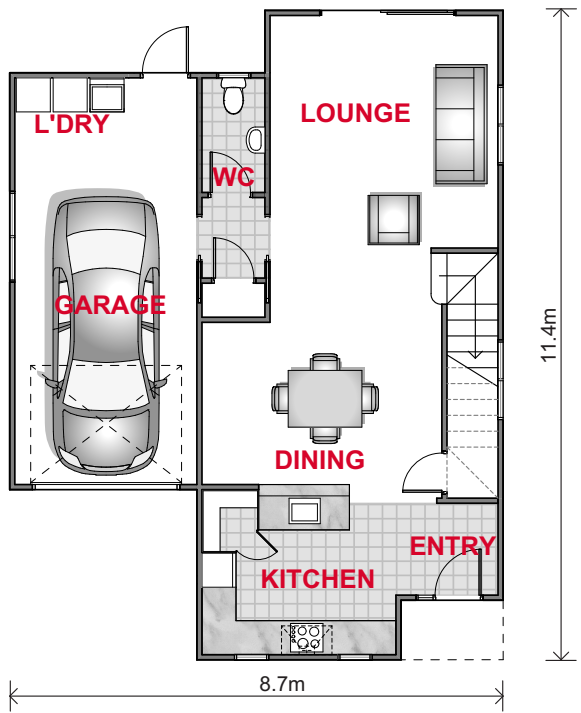

Floor Area 148m²
Width 8.7m
Length 11.4m
Levels 2

 1  3
 3  1

FLOOR PLAN