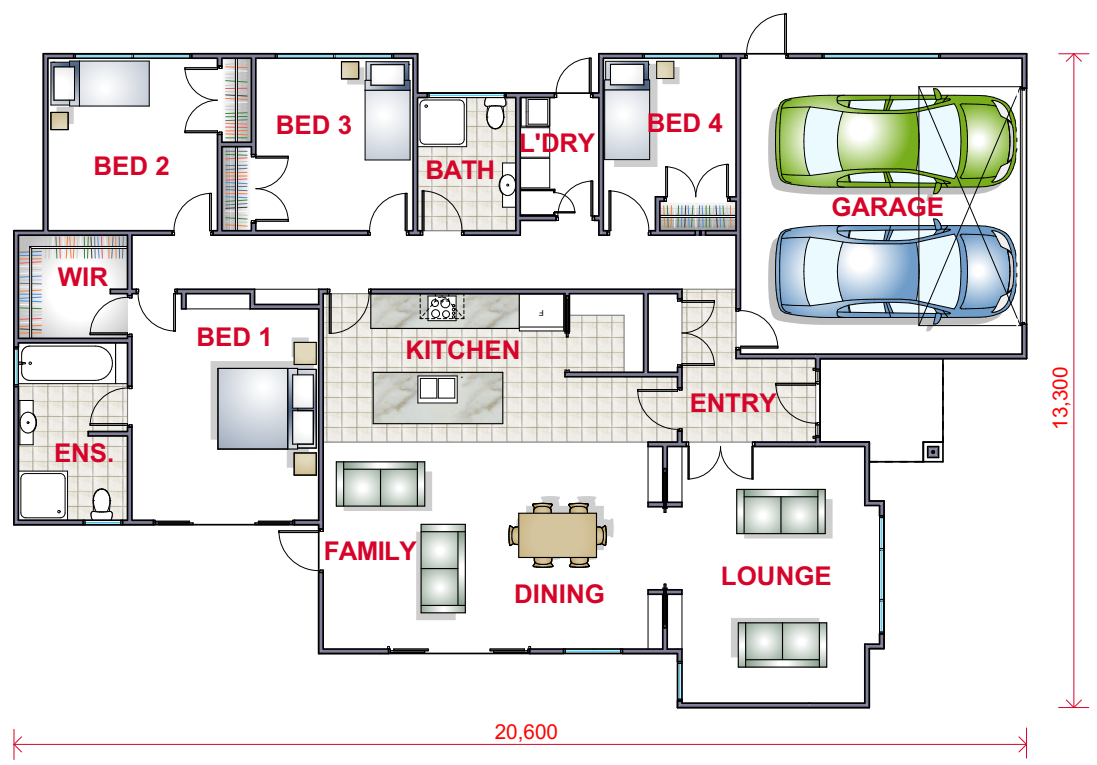

Floor Area 223m²
Width 20.6m
Length 13.3m
Levels 1

 2  4

 2  2

FLOOR PLAN