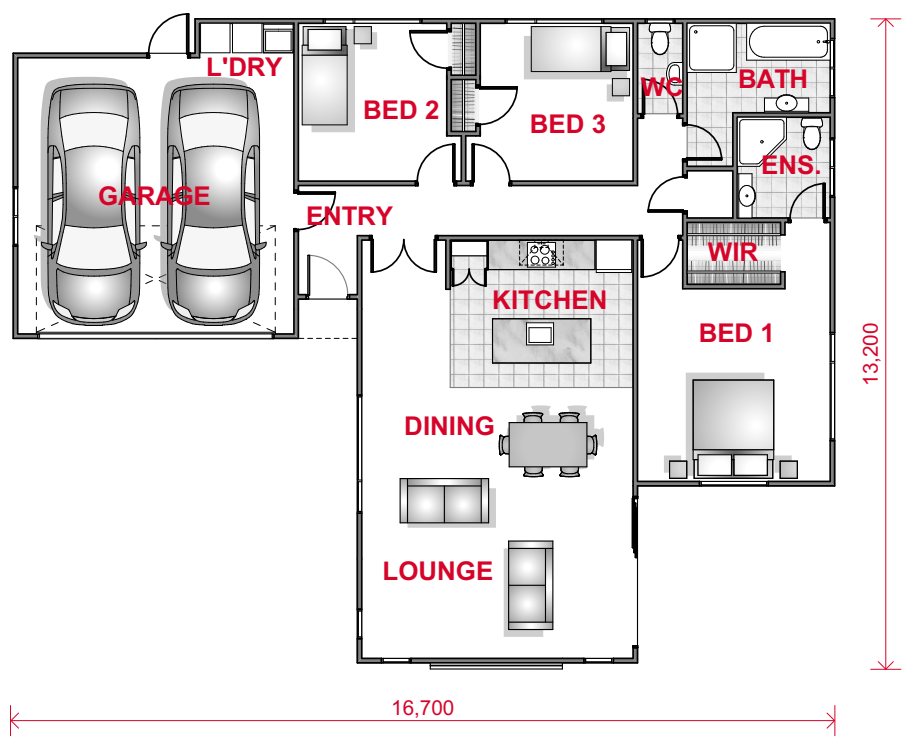

Floor Area 156m²
Width 16.7m
Length 13.2m
Levels 1

FLOOR PLAN