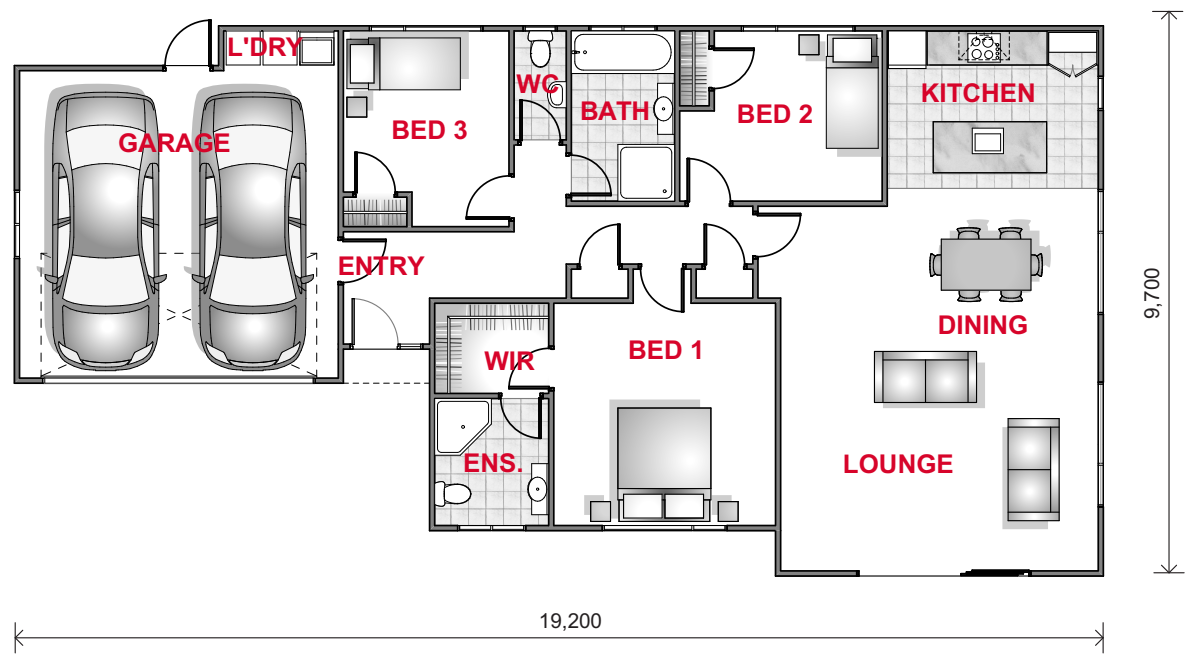

Floor Area 154m²
Width 9.7m
Length 19.2m
Levels 1

FLOOR PLAN