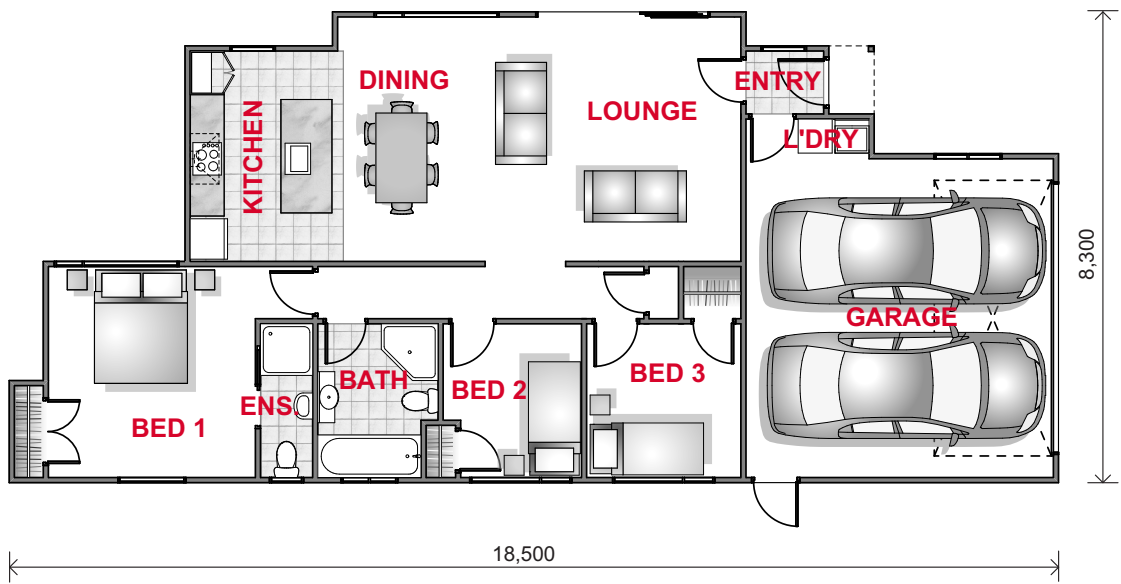

KOKAKO 4

1 STOREY HOUSE

Floor Area 124m²
Width 8.3m
Length 18.5m
Levels 1

FLOOR PLAN