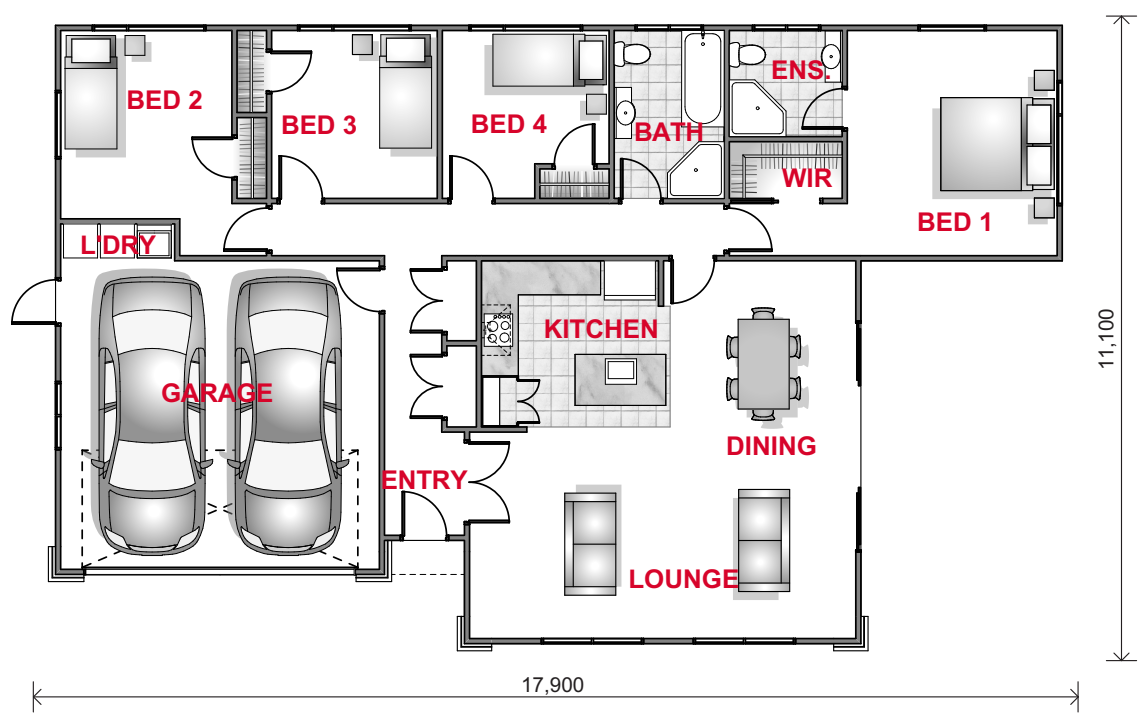

KOKAKO 3

1 STOREY HOUSE

Floor Area 153m²
Width 13.5m
Length 15.5m
Levels 1

FLOOR PLAN