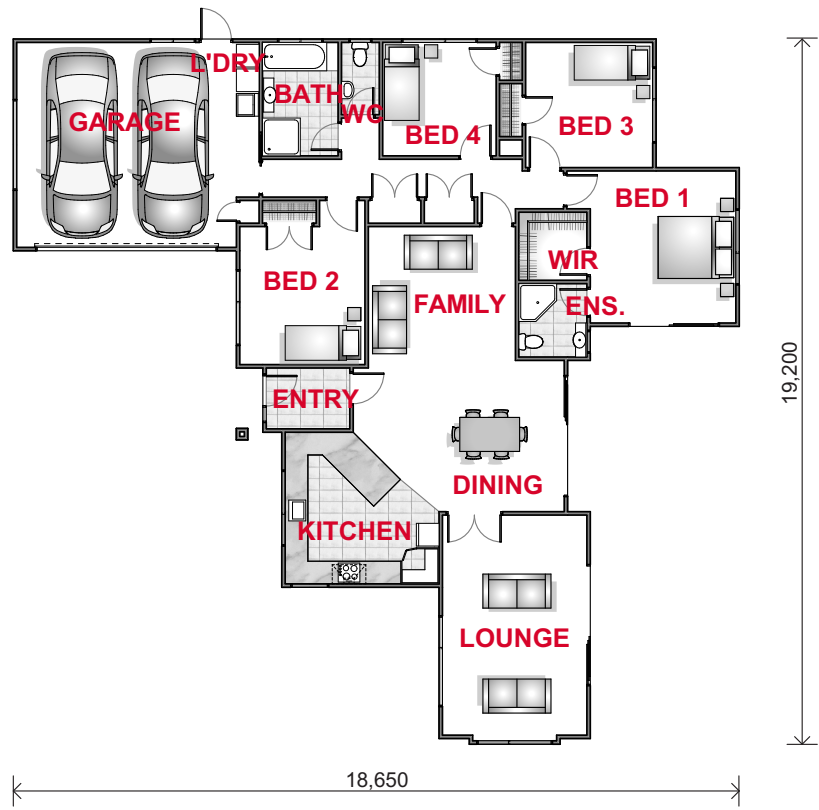

Floor Area 201m²
Width 18.6m
Length 19.2m
Levels 1

 2  4

 2  2

FLOOR PLAN