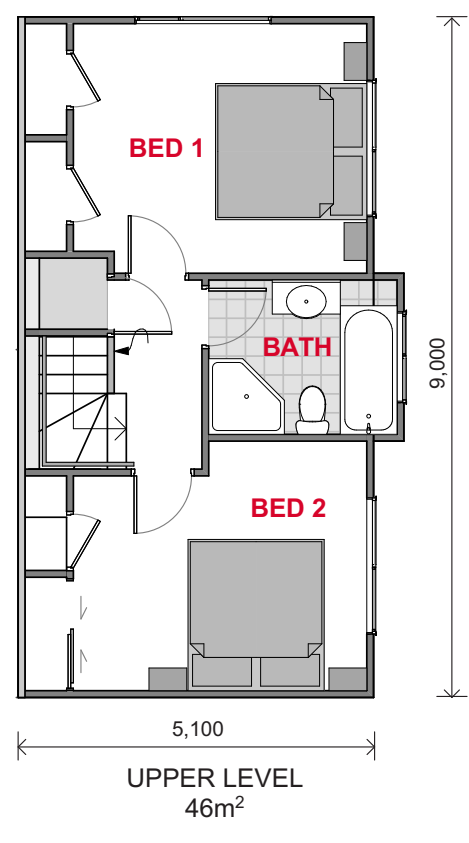

KEA 18

1 STOREY HOUSE

Floor Area 88m²
Width 4.7m
Length 9.0m
Levels 2

FLOOR PLAN