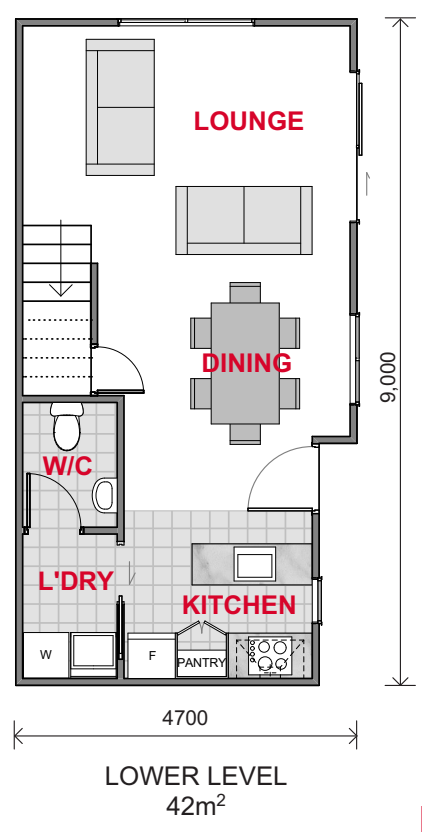

KEA 18

1 STOREY HOUSE

Floor Area 88m²
Width 4.7m
Length 9.0m
Levels 2

FLOOR PLAN