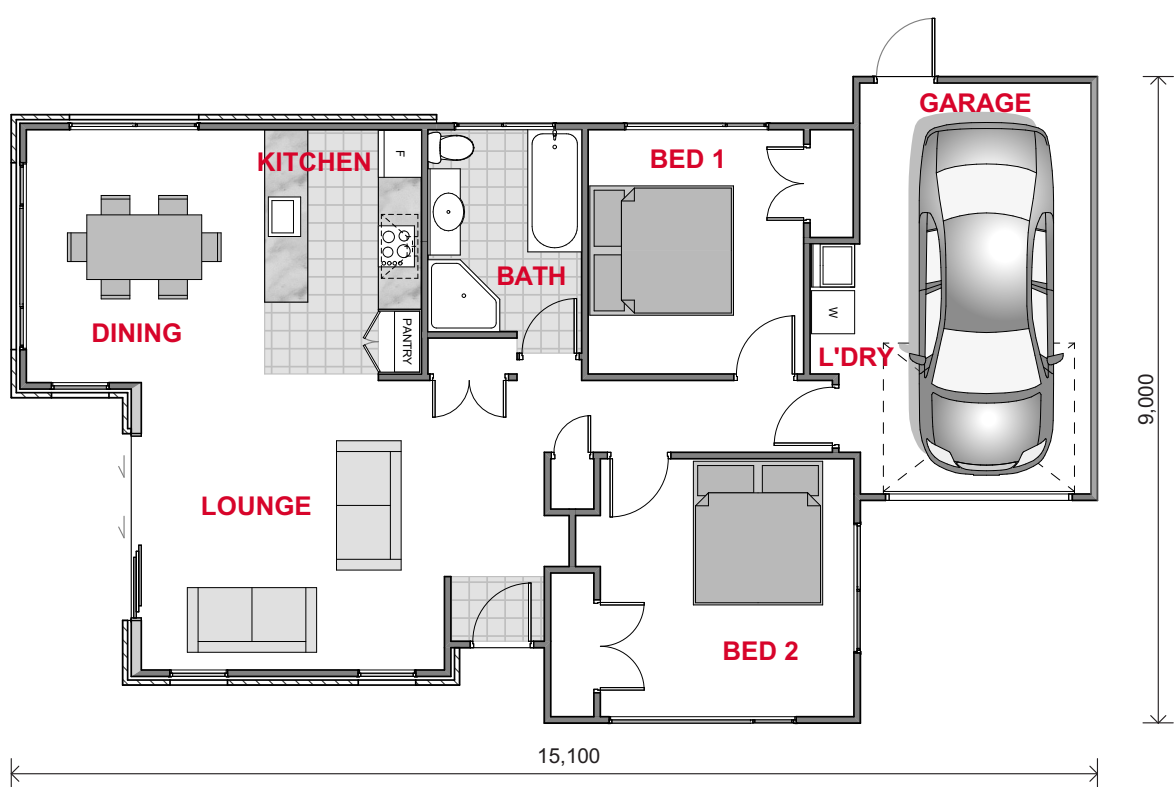

Floor Area 108m²
Width 15.1m
Length 9.0m
Levels 1

FLOOR PLAN