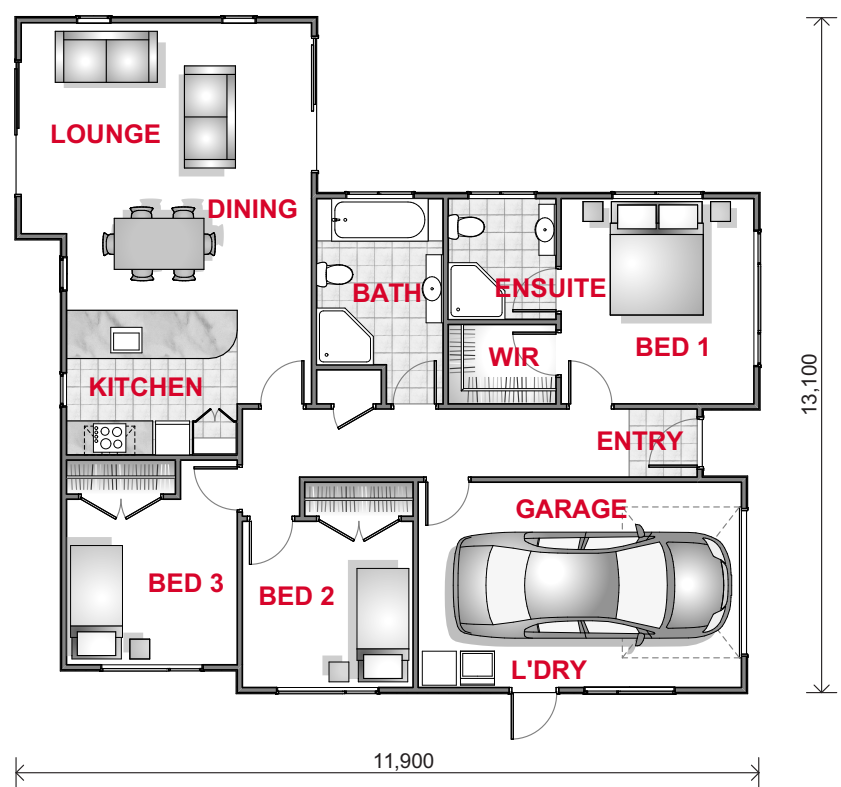

Floor Area 123m²
Width 13.1m
Length 11.9m
Levels 1

 1  3
 2  1

FLOOR PLAN