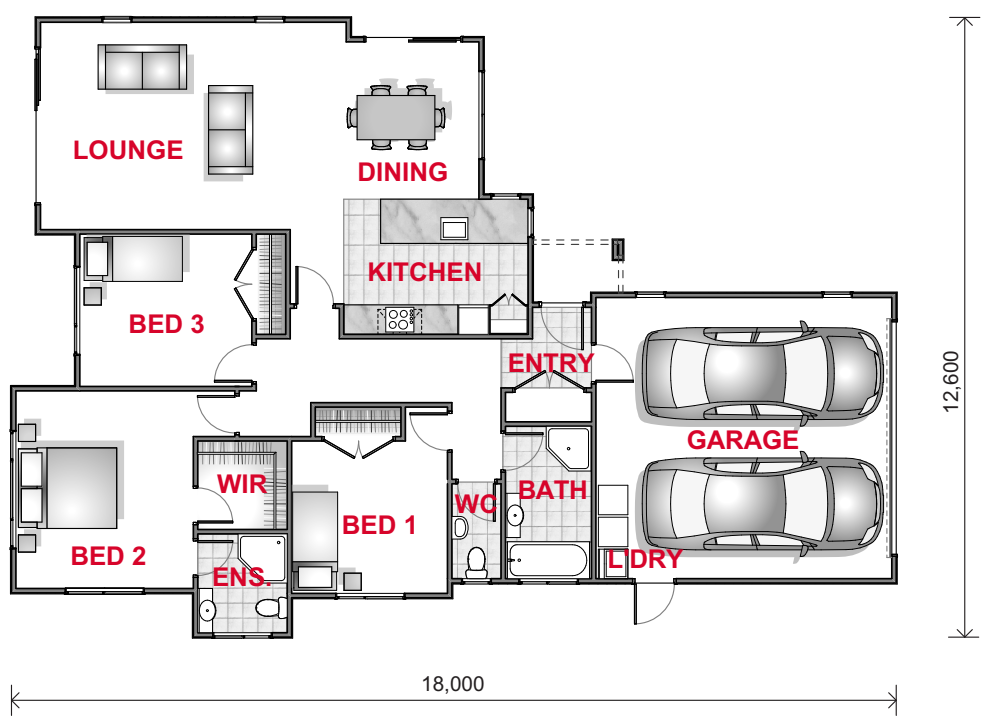

Floor Area 157m²
Width 12.6m
Length 18m
Levels 1

FLOOR PLAN