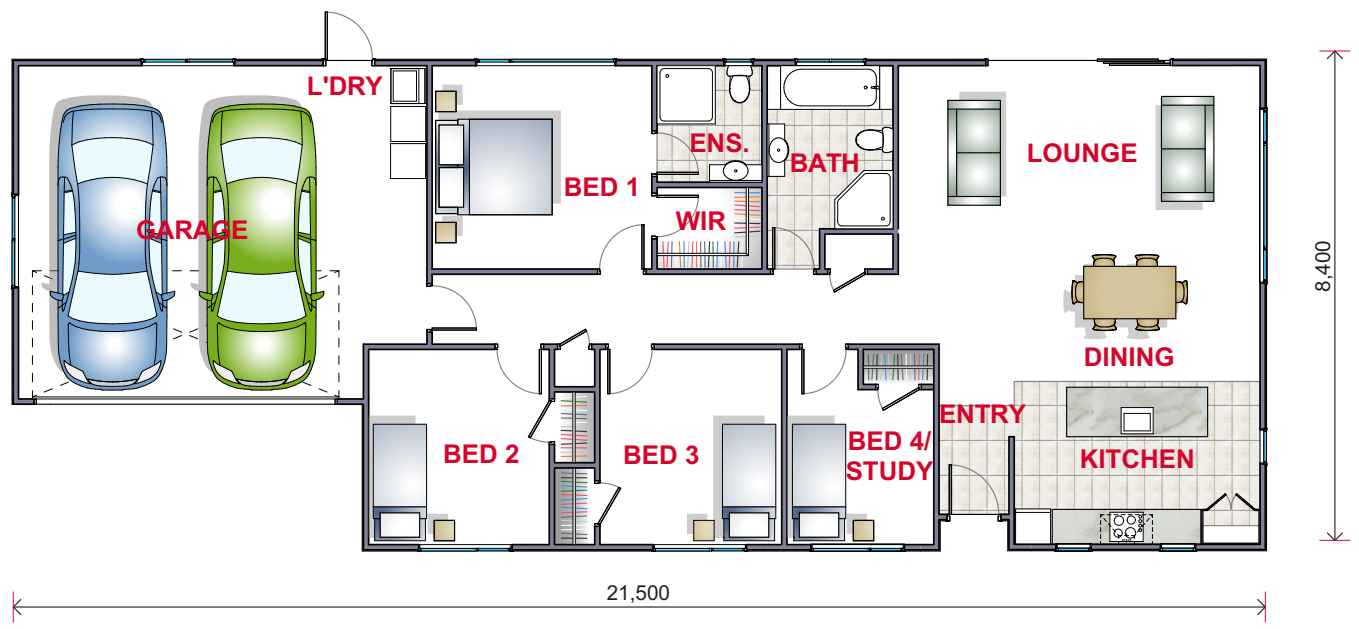

Floor Area 164m²
Width 21.5m
Length 8.4m
Levels 1

 1  4

 2  2

FLOOR PLAN