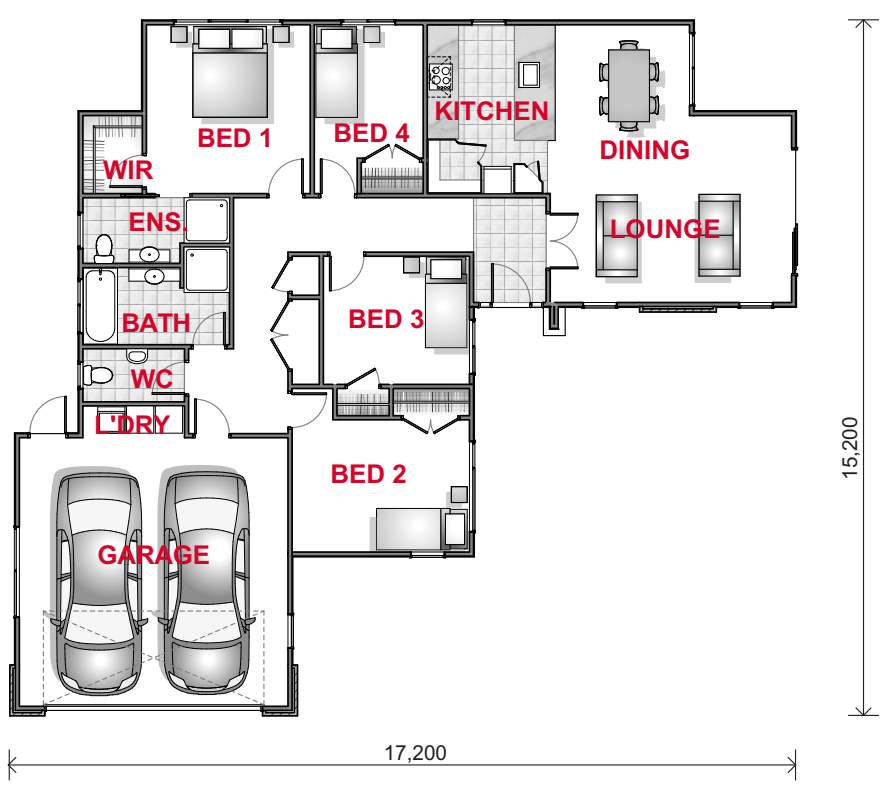

Kea 12

1 STOREY HOUSE

Floor Area 169m²
Width 17.2m
Length 15.2m
Levels 1

FLOOR PLAN